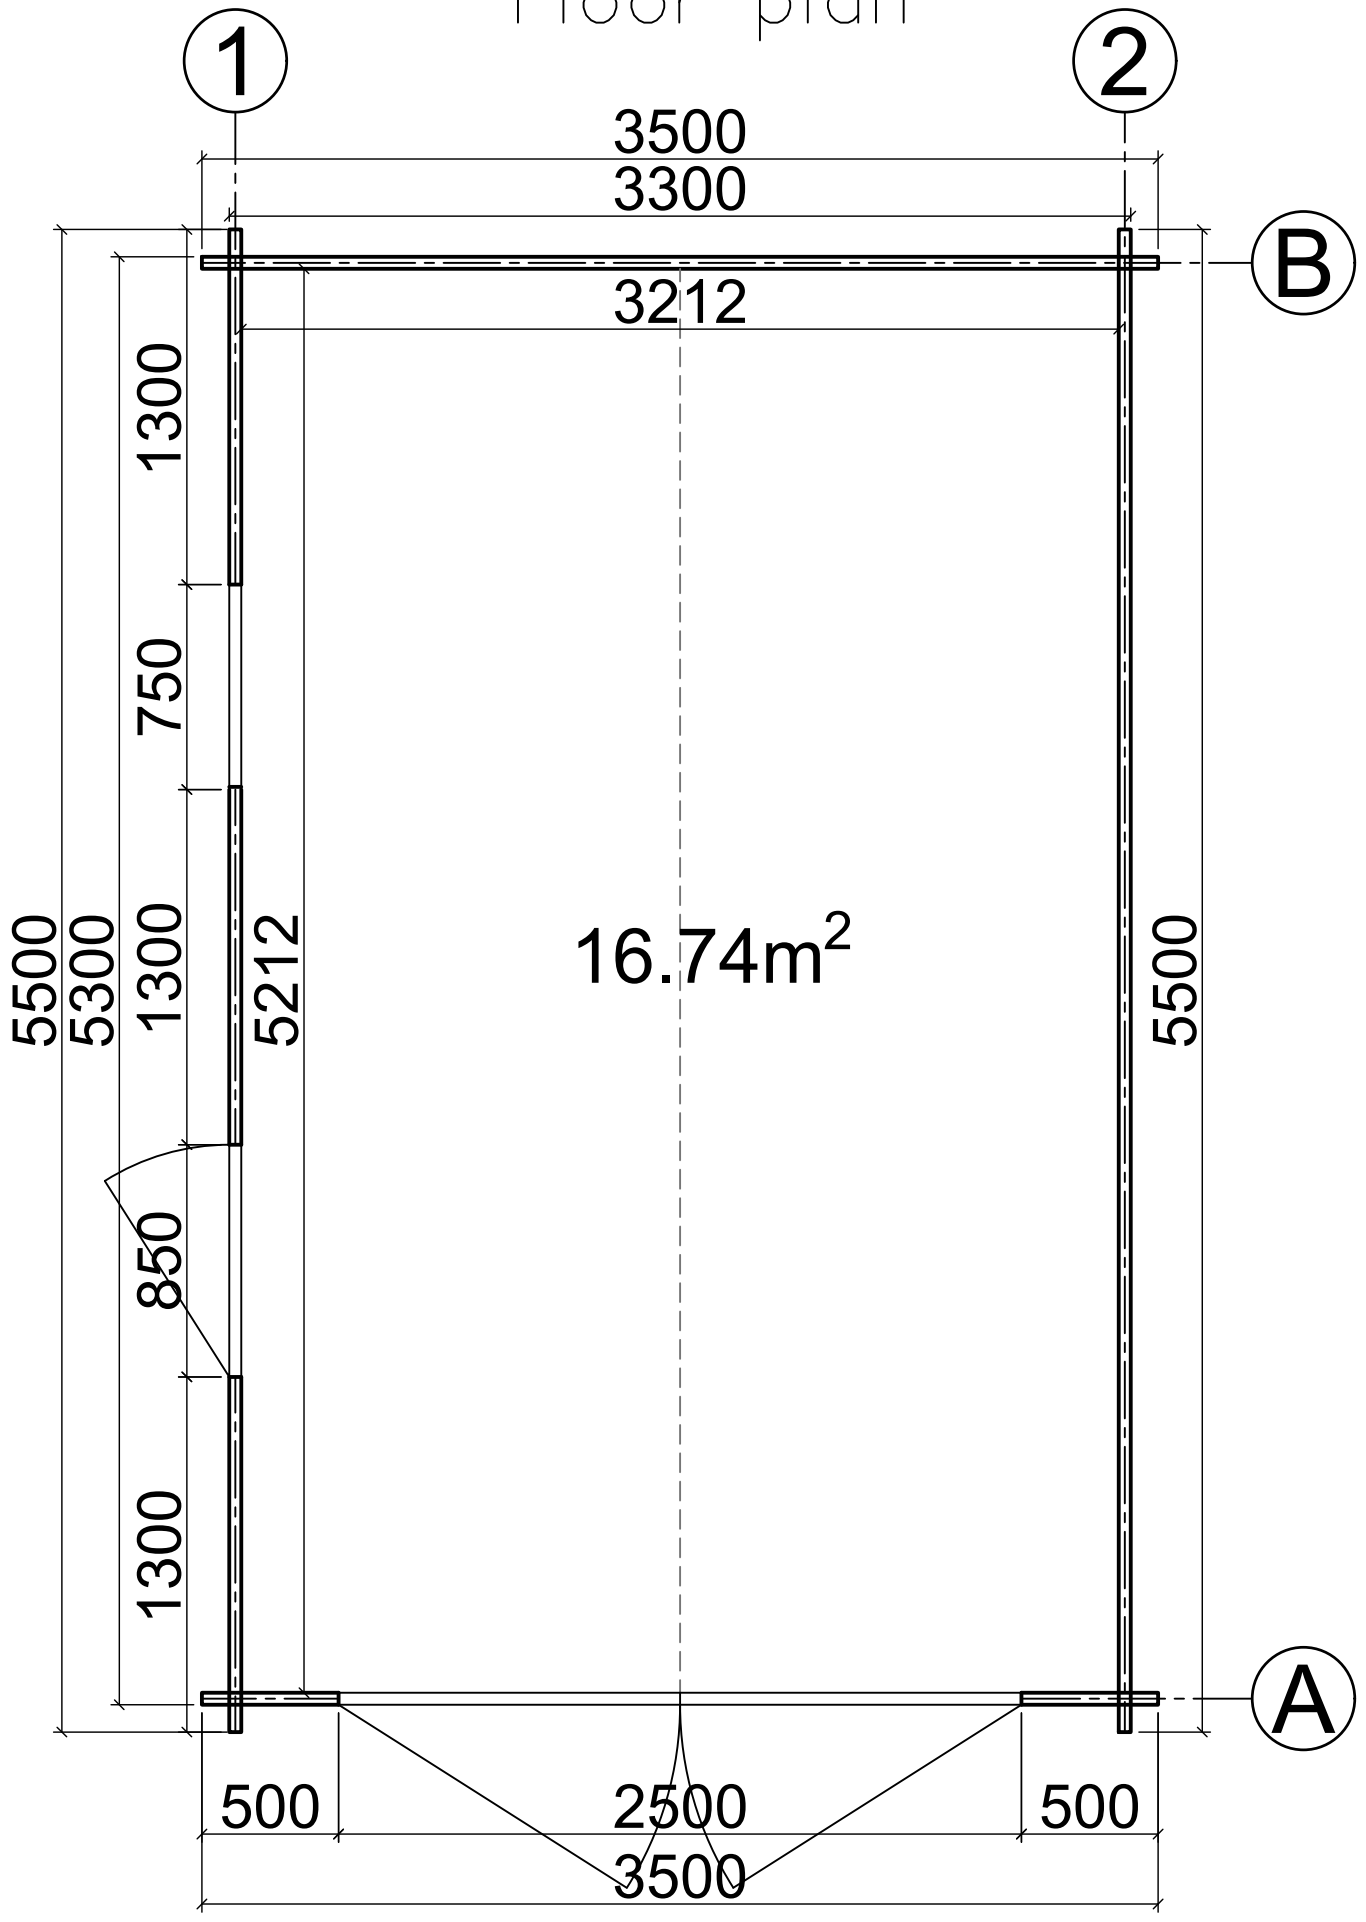

Floor plan

N14035055
(3.5m x 5.5m) 44mm

Base plan

N14035055
(3.5m x 5.5m) 44mm

Axis A

Axis B

N14035055
(3.5m x 5.5m) 44mm

Axis 1

Axis 2