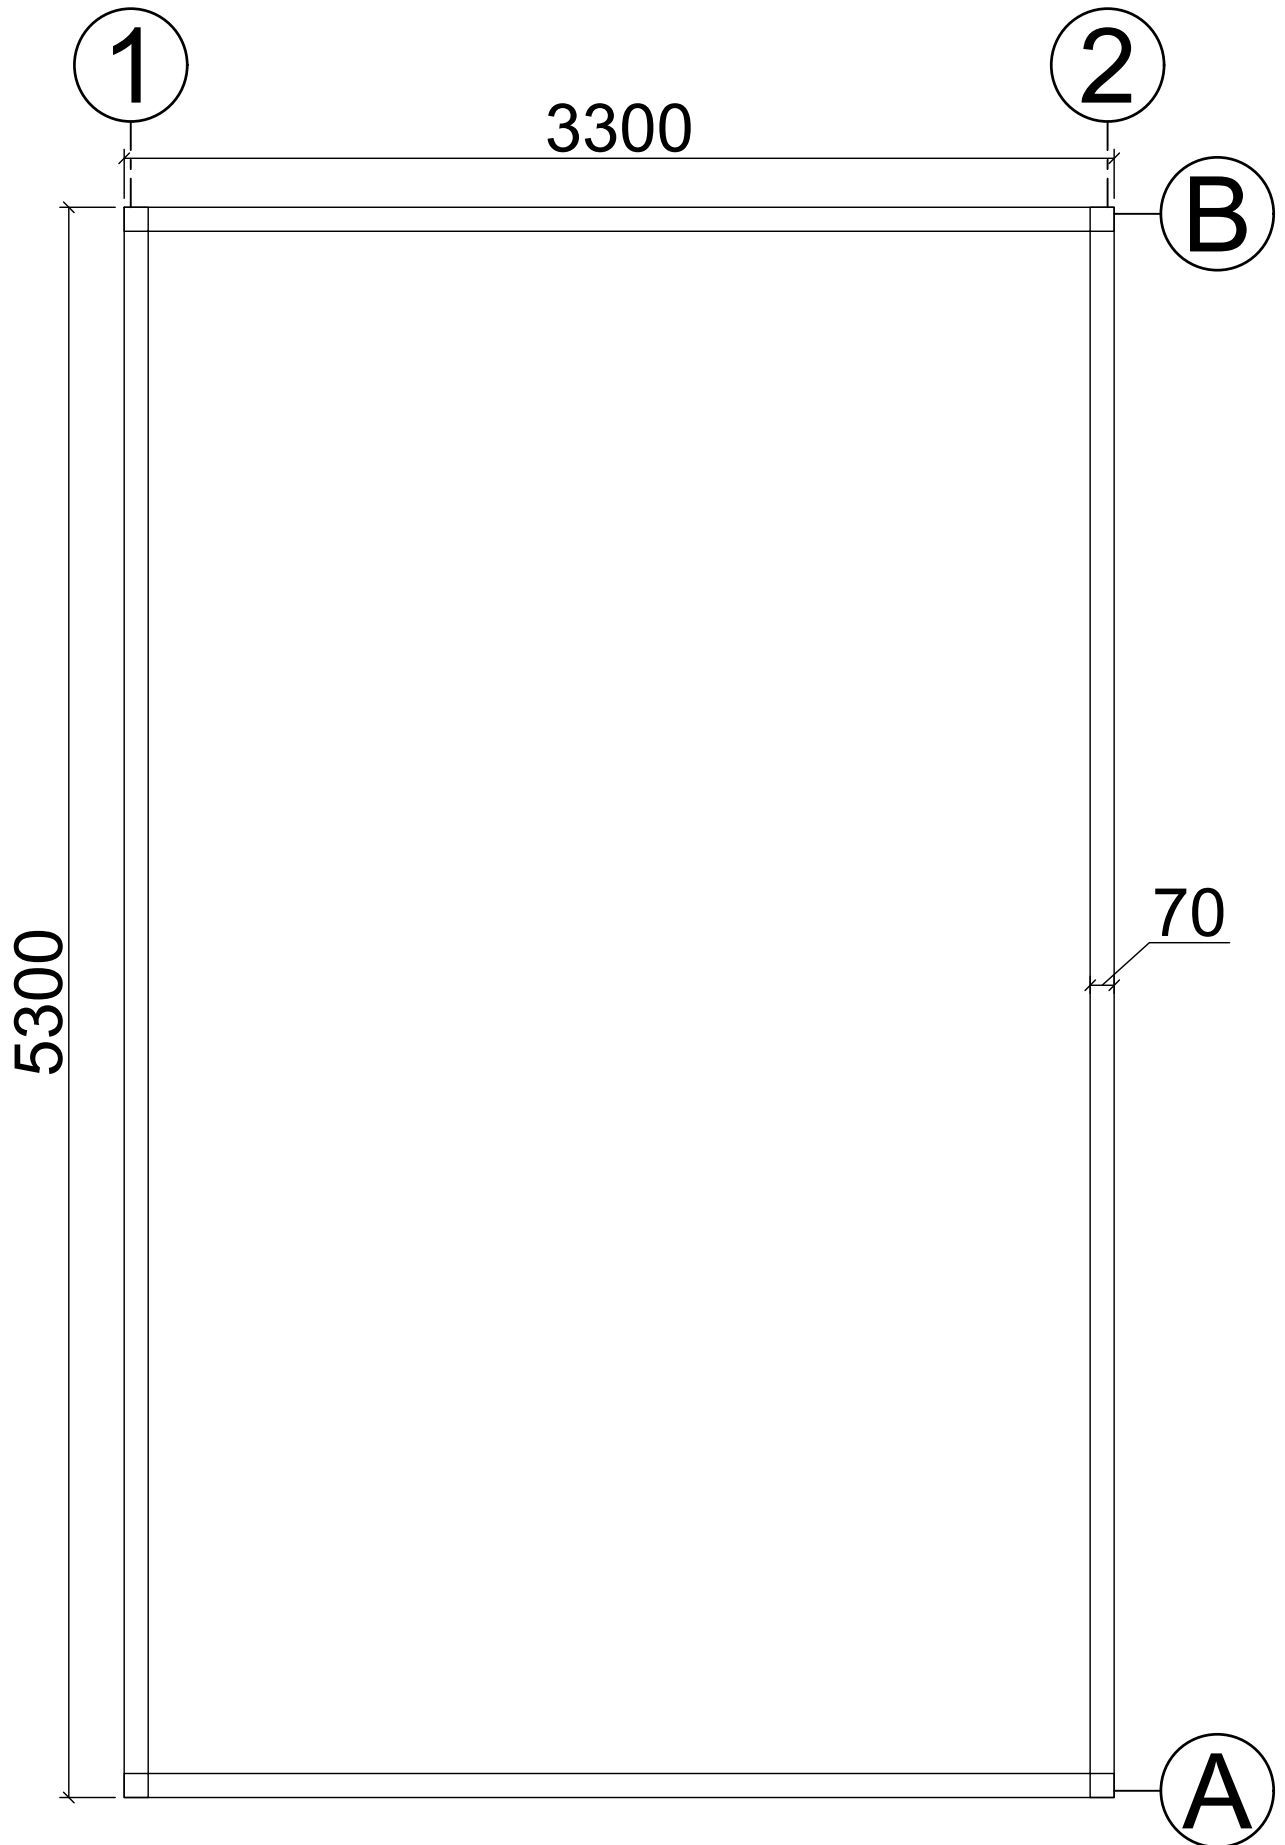

Floor plan

N14035055
(3.5m x 5.5m) 44mm

Base plan

N14035055
(3.5m x 5.5m) 44mm

Axis A

Axis B

N14035055
(3.5m x 5.5m) 44mm

Axis 1

Axis 2