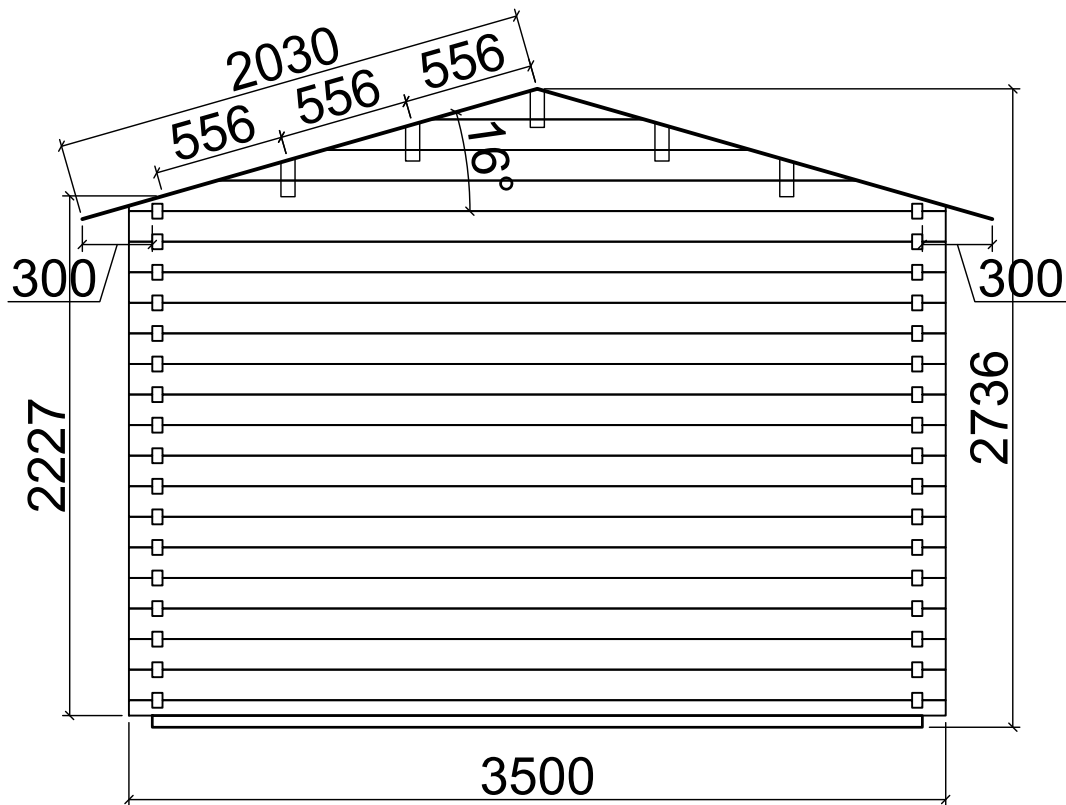

Floor plan

N14035055
(3.5m x 5.5m) 44mm

Base plan

N14035055
(3.5m x 5.5m) 44mm

Axis A

Axis B

N14035055
(3.5m x 5.5m) 44mm

Axis 1

Axis 2