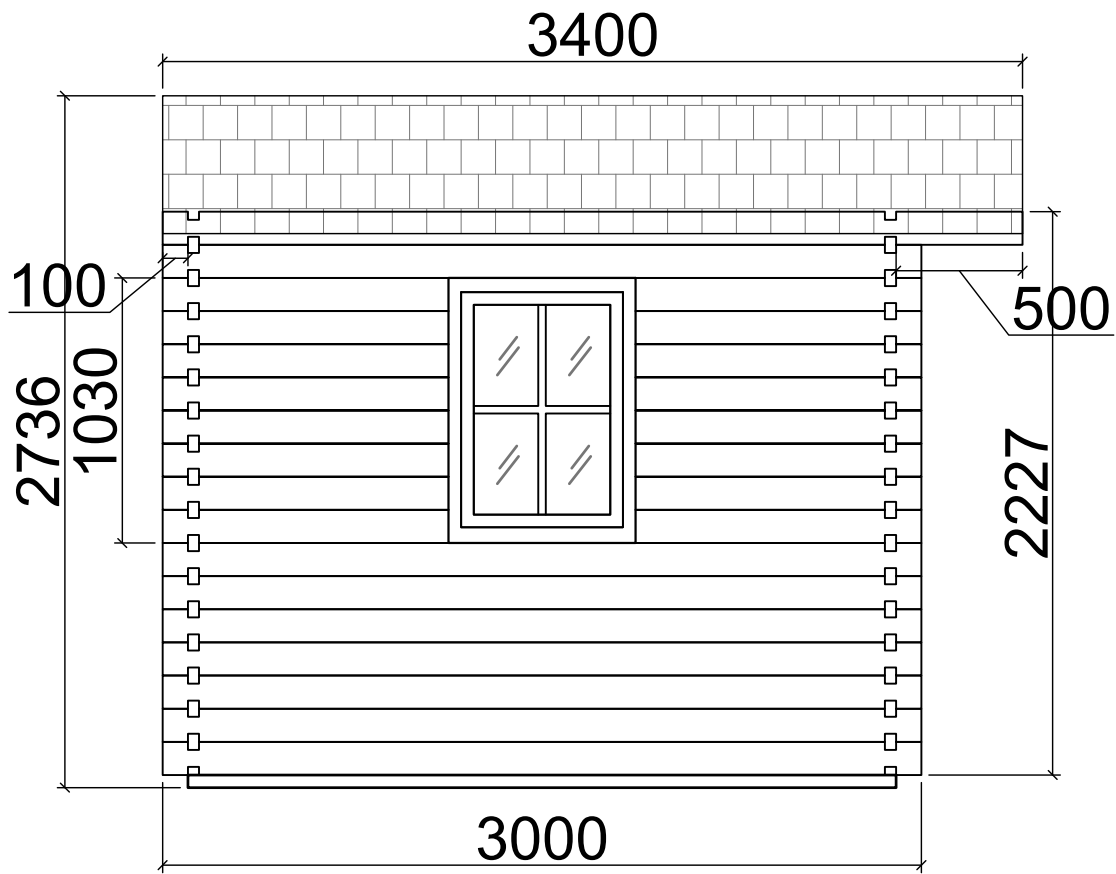

Floor plan

N06040030
(4m x 3m) 44mm

Base plan

N06040030
(4m x 3m) 44mm

Axis A

Axis B

N06040030

(4m x 3m) 44mm

Axis 1

Axis 2

N06040030
(4m x 3m) 44mm