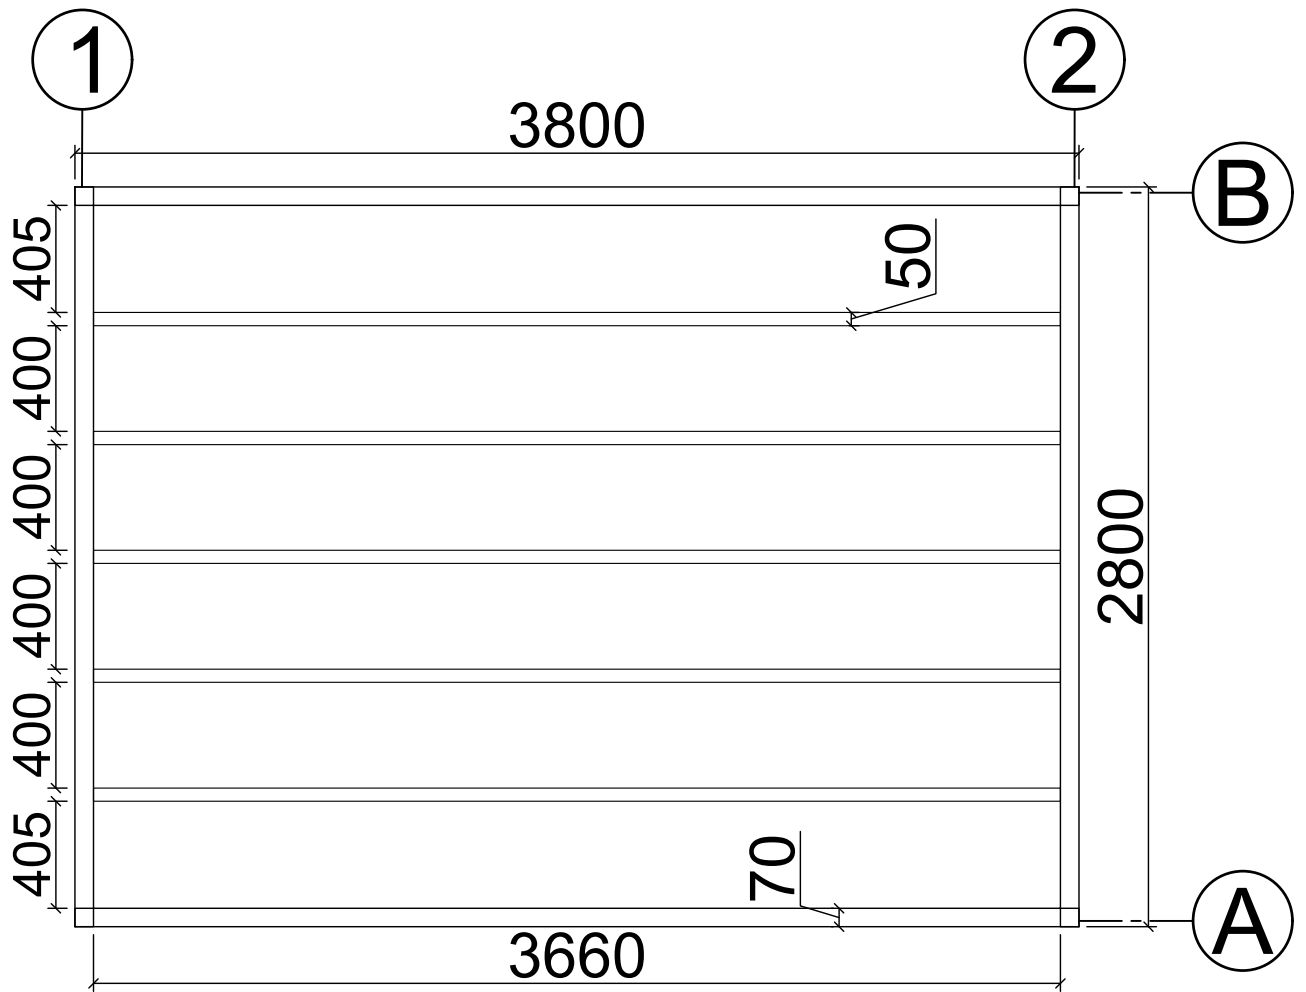

Floor plan

N06040030
(4m x 3m) 44mm

Base plan

N06040030
(4m x 3m) 44mm

Axis A

Axis B

N06040030

(4m x 3m) 44mm

Axis 1

Axis 2

N06040030
(4m x 3m) 44mm