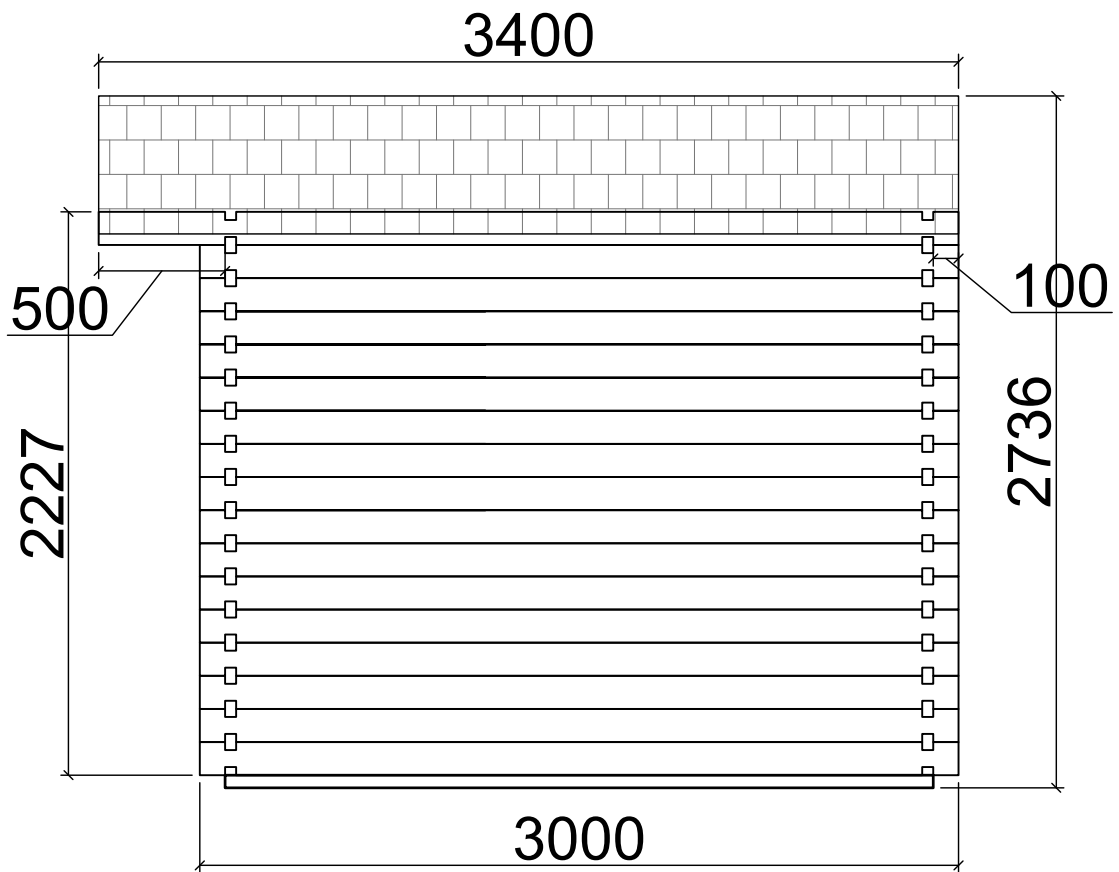

Floor plan

N06040030
(4m x 3m) 44mm

Base plan

N06040030
(4m x 3m) 44mm

Axis A

Axis B

N06040030

(4m x 3m) 44mm

Axis 1

Axis 2

N06040030
(4m x 3m) 44mm