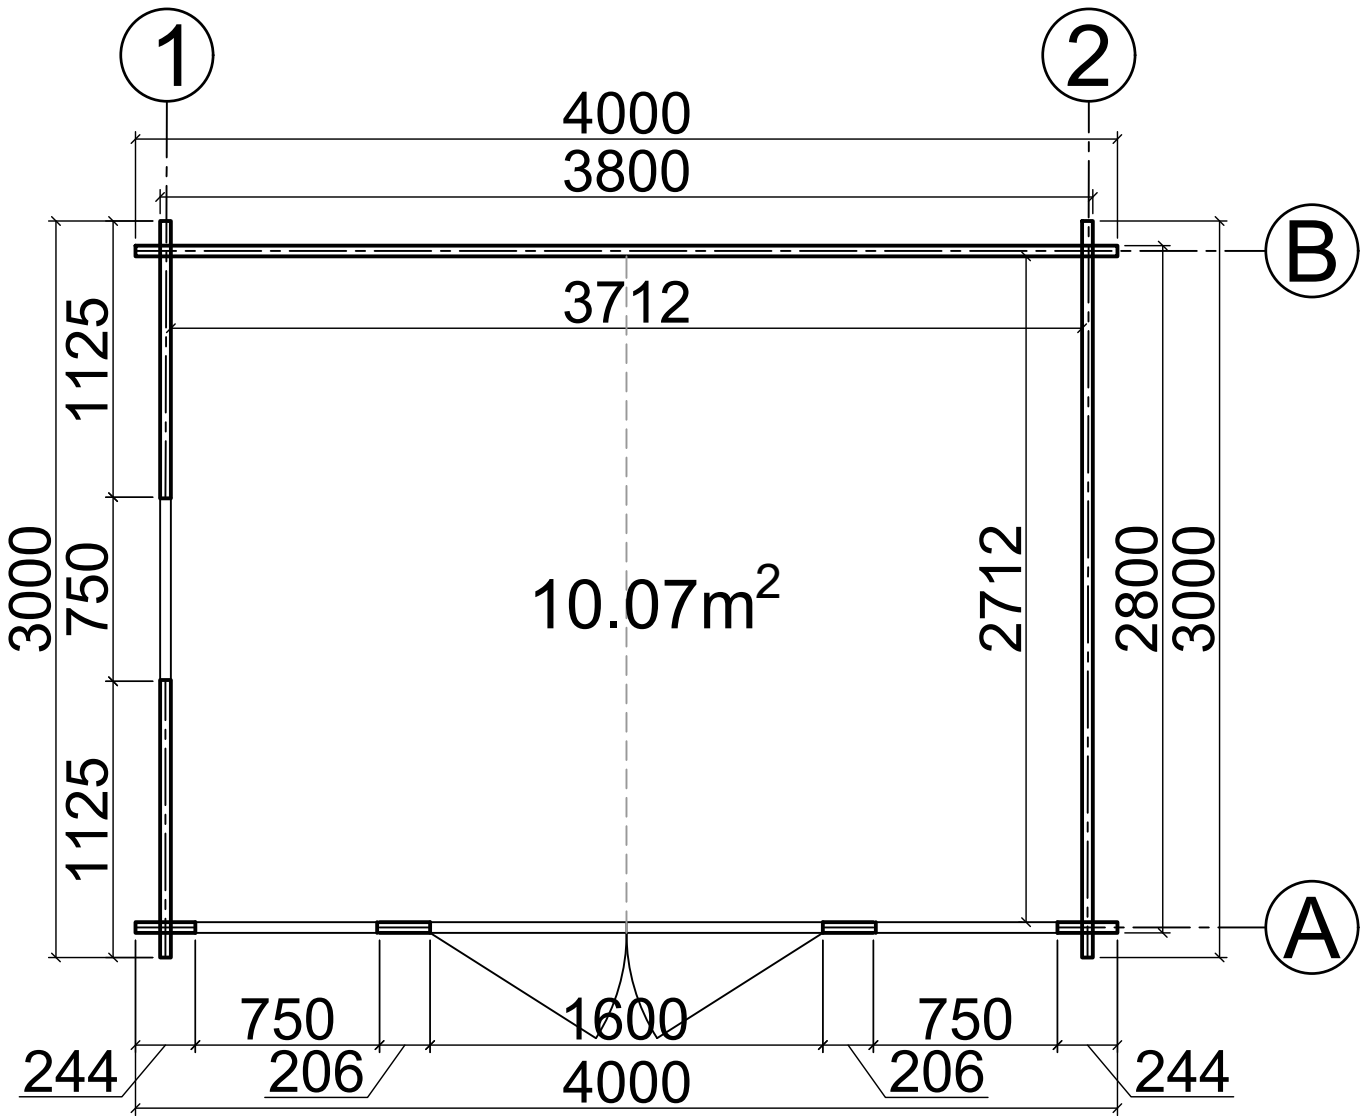

Floor plan

N06040030
(4m x 3m) 44mm

Base plan

N06040030
(4m x 3m) 44mm

Axis A

Axis B

N06040030

(4m x 3m) 44mm

Axis 1

Axis 2

N06040030
(4m x 3m) 44mm