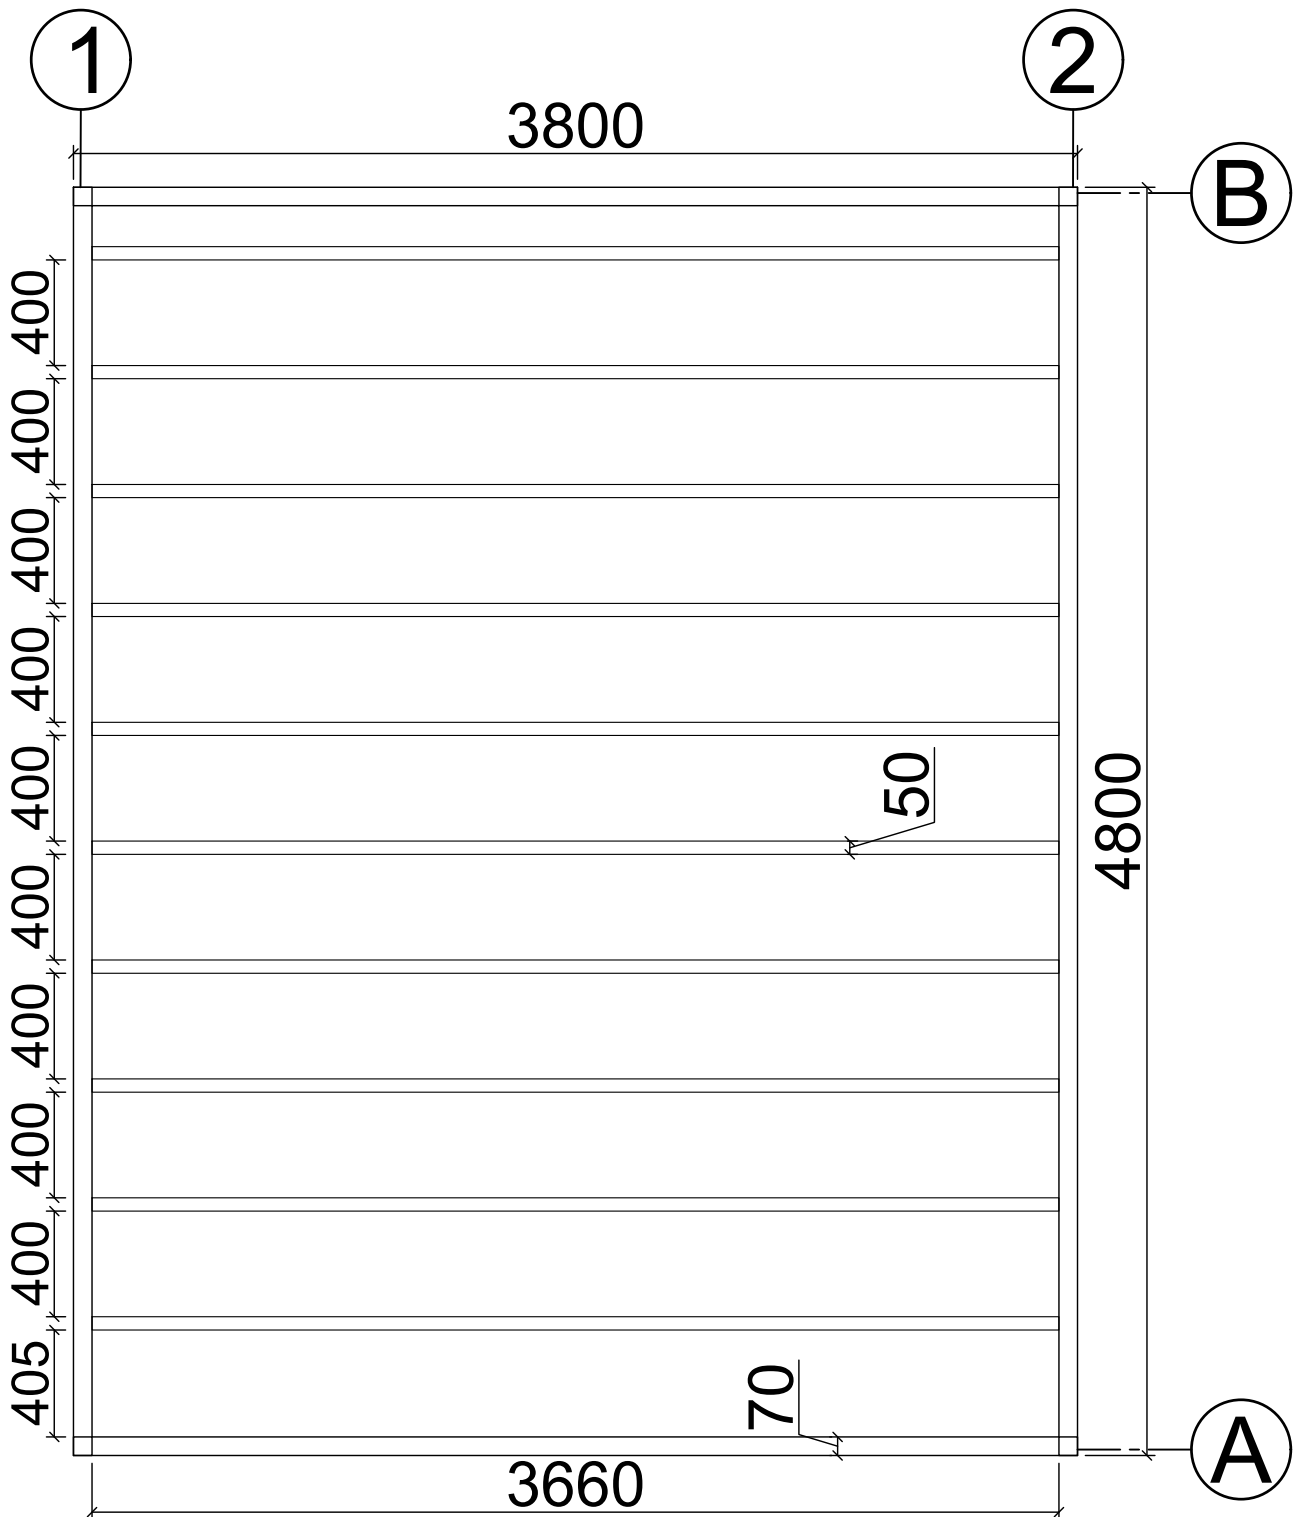

Floor plan

N06040050
(4m x 5m) 44mm

Base plan

N06040050
(4m x 5m) 44mm

N06040050
(4m x 5m) 44mm

Axis 1

5400

Axis 2

5400

N06040050
(4m x 5m) 44mm