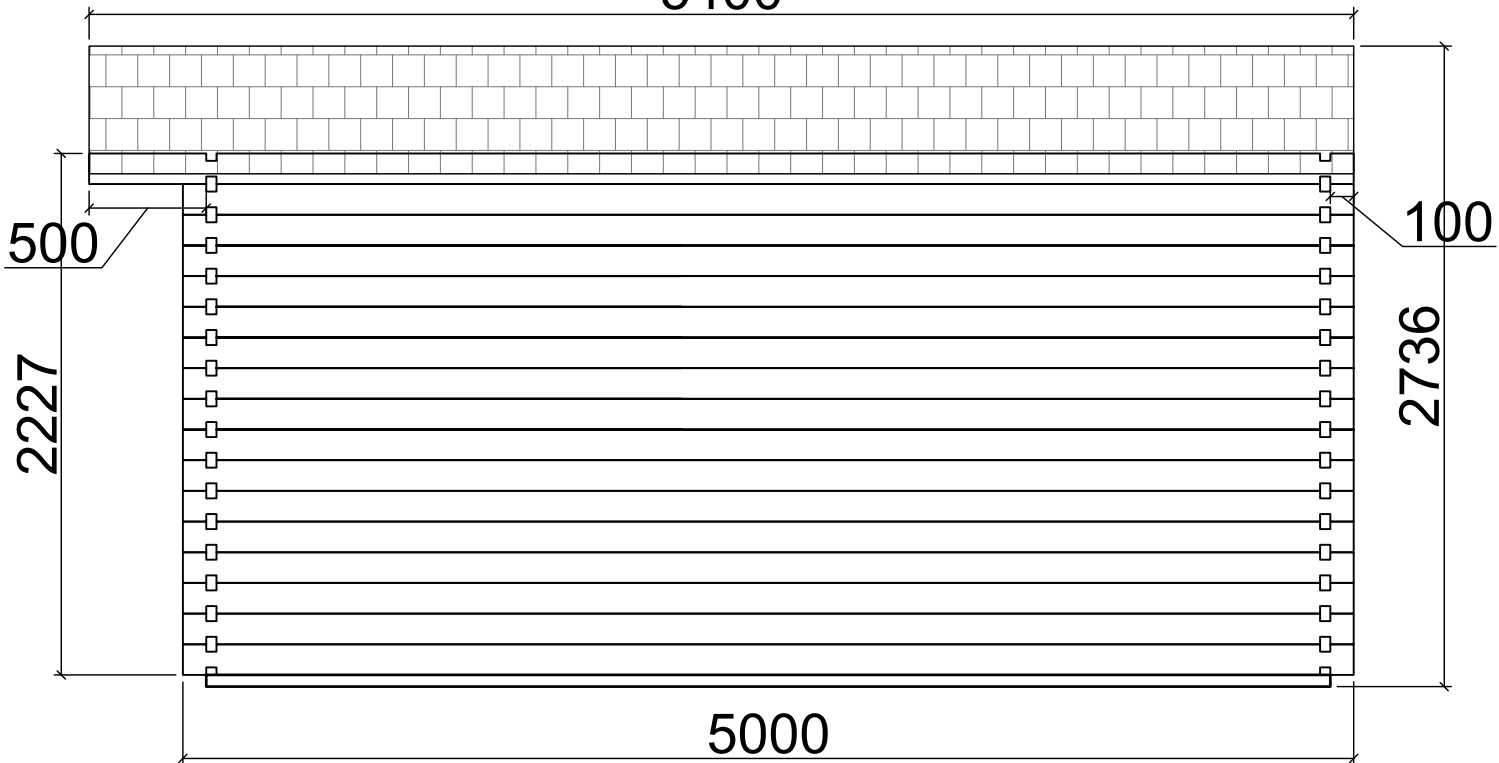

Floor plan

N06040050
(4m x 5m) 44mm

Base plan

N06040050
(4m x 5m) 44mm

N06040050
(4m x 5m) 44mm

Axis 1

5400

Axis 2

5400

N06040050
(4m x 5m) 44mm