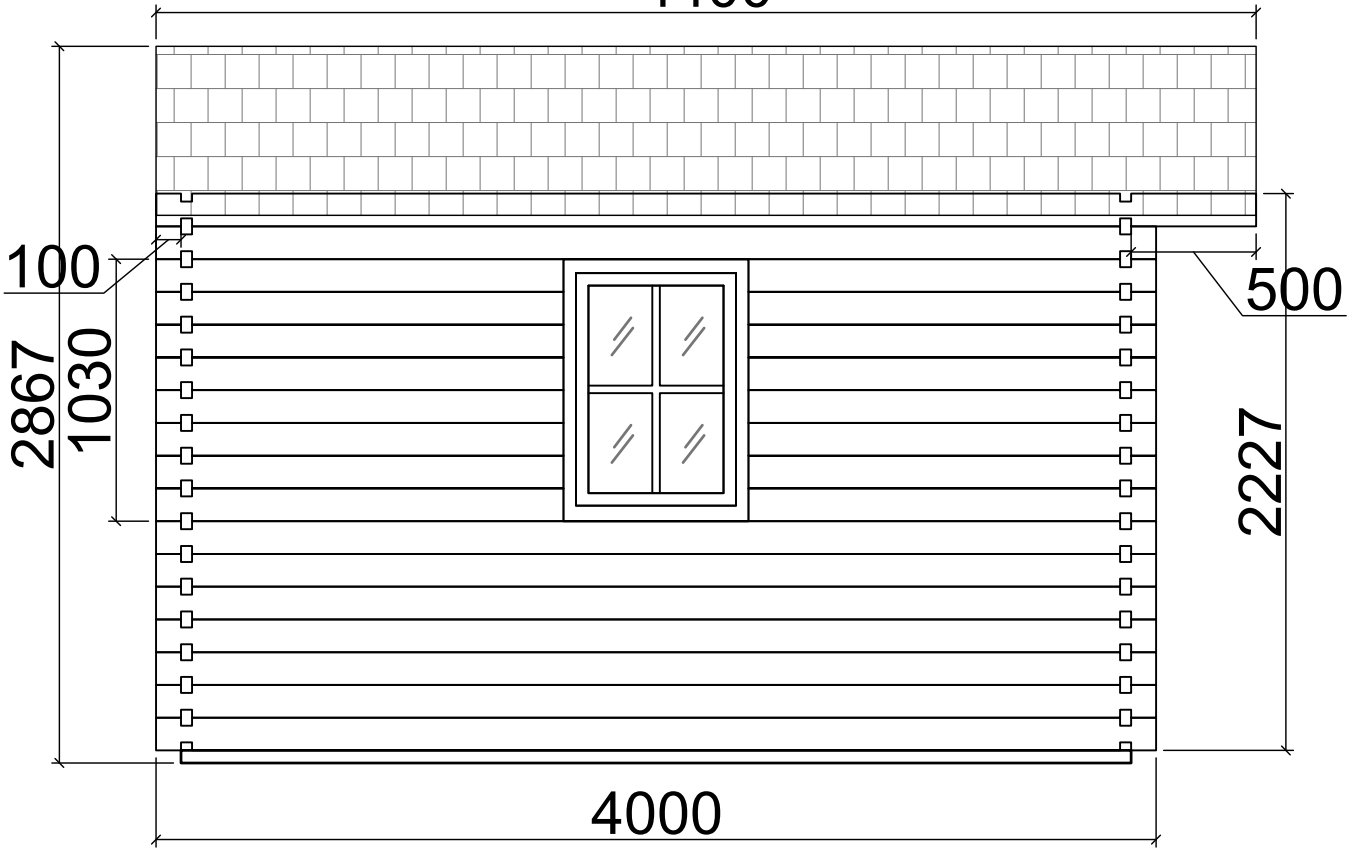

Floor plan

N06050040
(5m x 4m) 44mm

Base plan

N06050040
(5m x 4m) 44mm

Axis A

Axis B

N06050040
(5m x 4m) 44mm

Axis 1

4400

Axis 2

4400

N06050040
(5m x 4m) 44mm