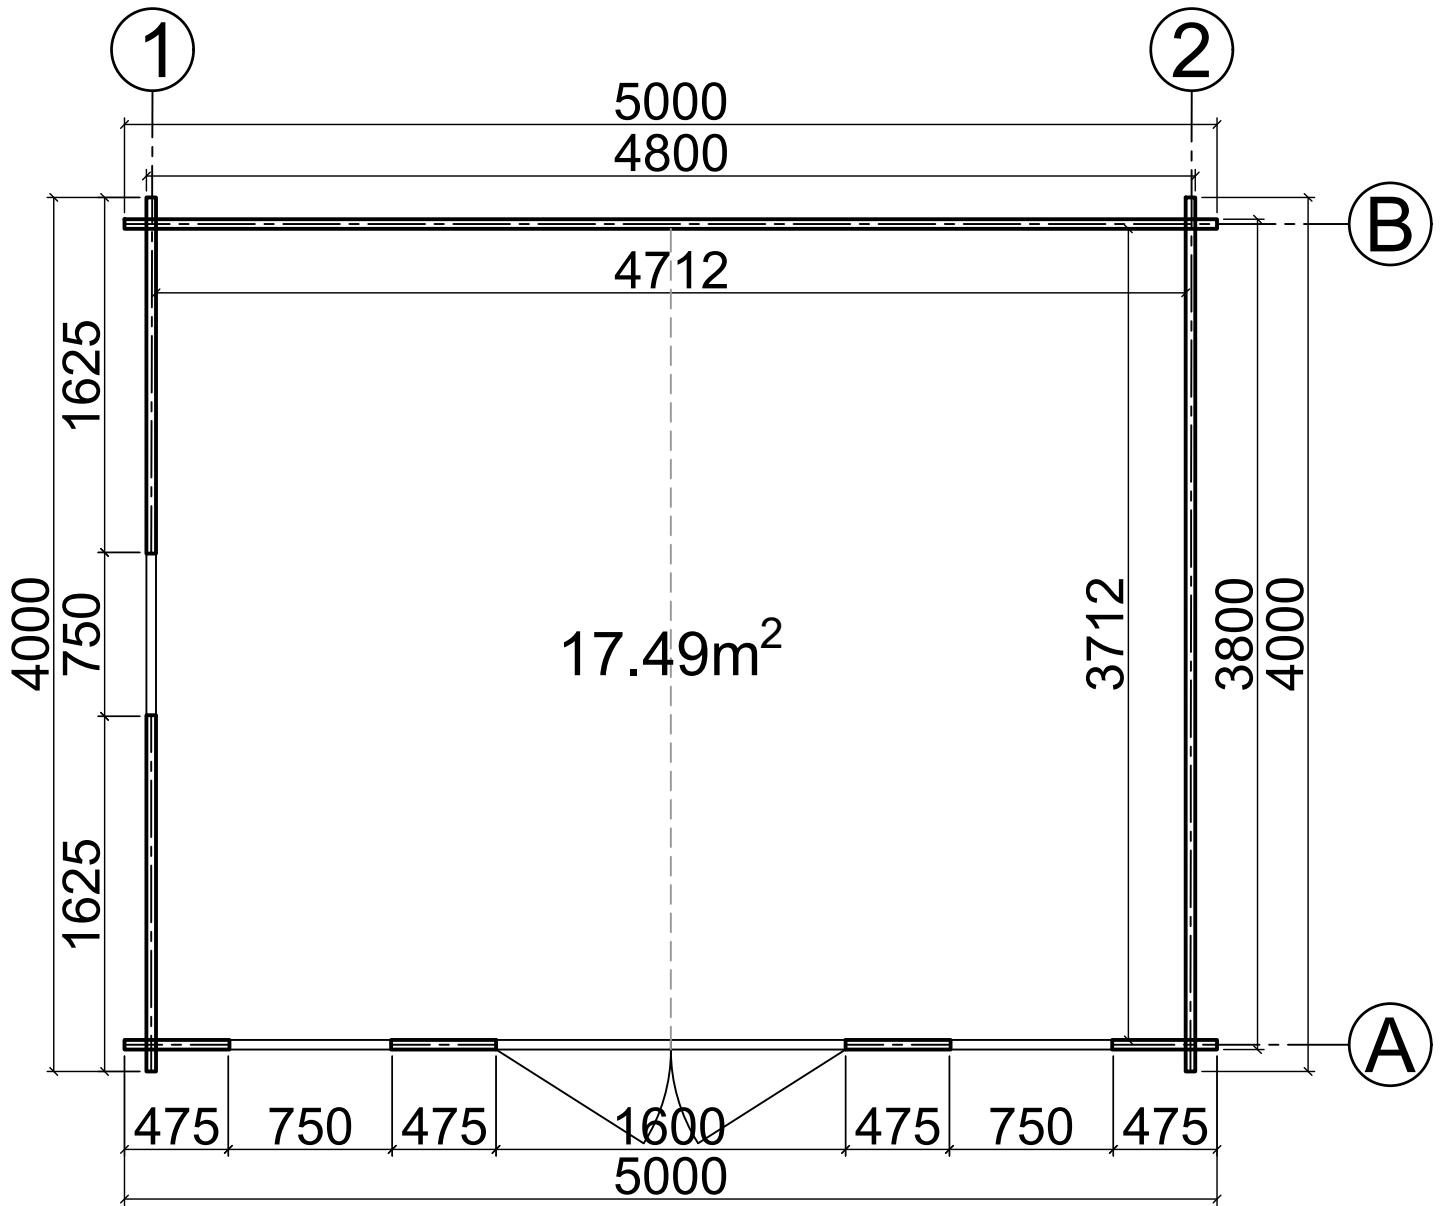

Floor plan

N06050040
(5m x 4m) 44mm

Base plan

N06050040
(5m x 4m) 44mm

Axis A

Axis B

N06050040
(5m x 4m) 44mm

Axis 1

4400

Axis 2

4400

N06050040
(5m x 4m) 44mm