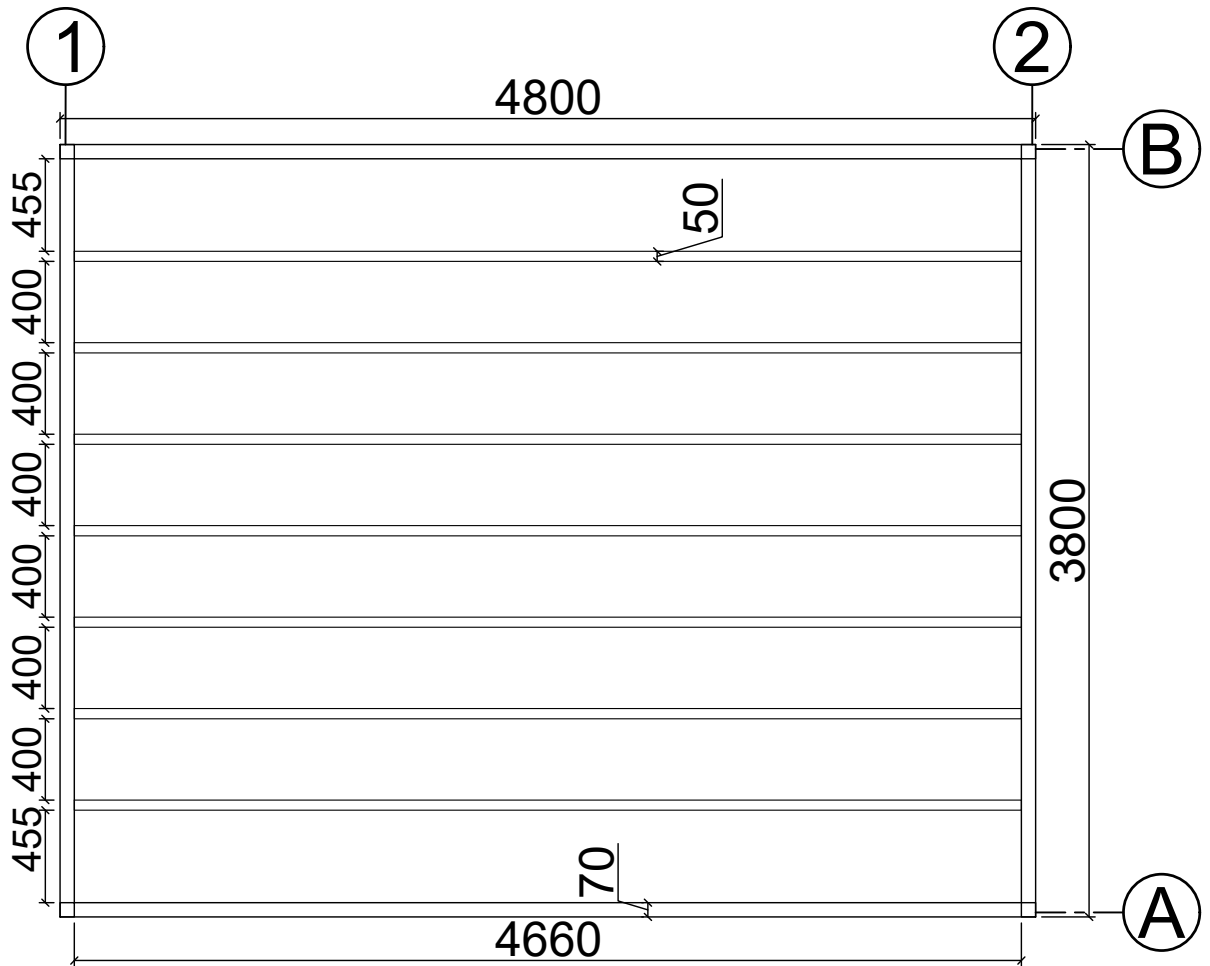

Floor plan

N06050040
(5m x 4m) 44mm

Base plan

N06050040
(5m x 4m) 44mm

Axis A

Axis B

N06050040
(5m x 4m) 44mm

Axis 1

4400

Axis 2

4400

N06050040
(5m x 4m) 44mm