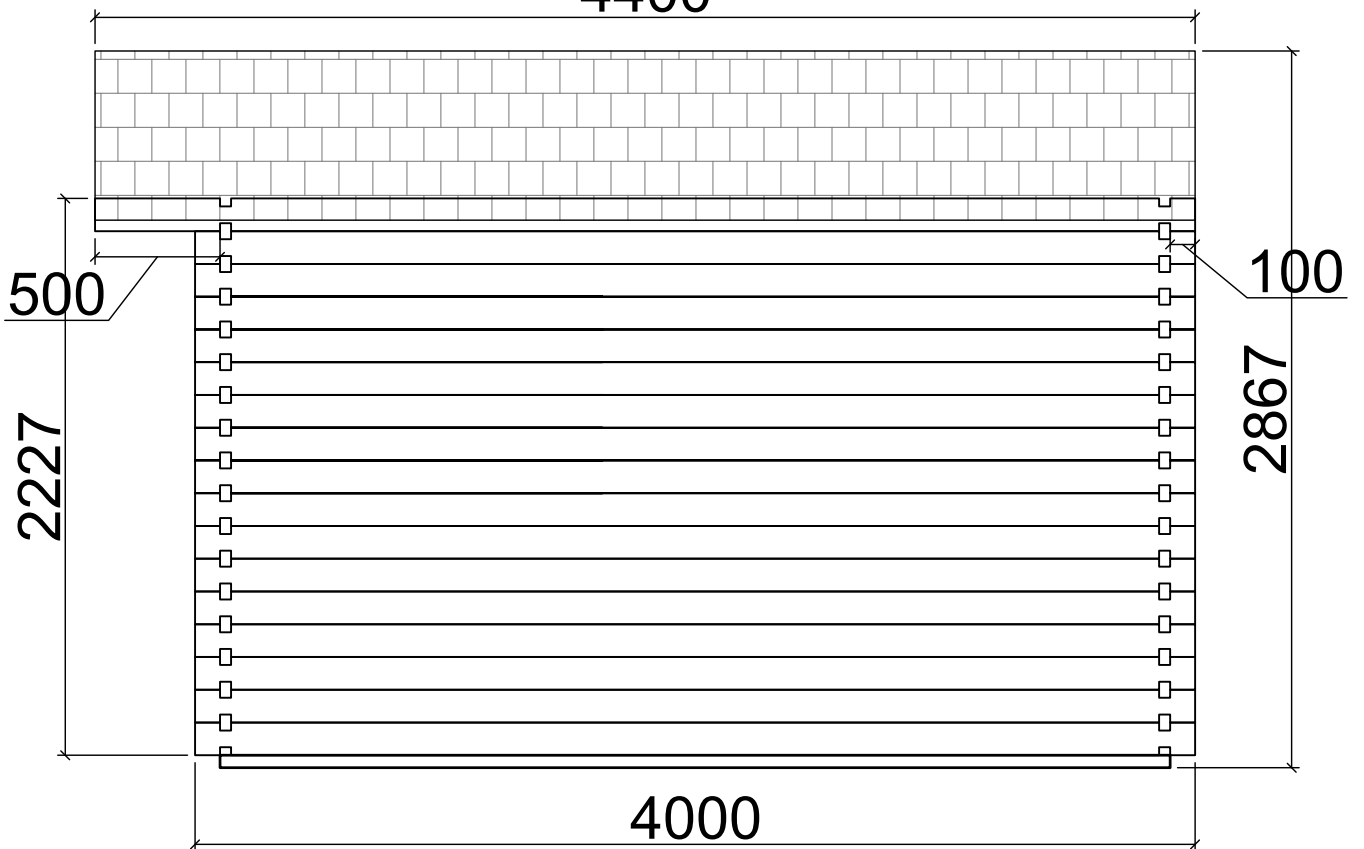

Floor plan

N06050040
(5m x 4m) 44mm

Base plan

N06050040
(5m x 4m) 44mm

Axis A

Axis B

N06050040
(5m x 4m) 44mm

Axis 1

4400

Axis 2

4400

N06050040
(5m x 4m) 44mm