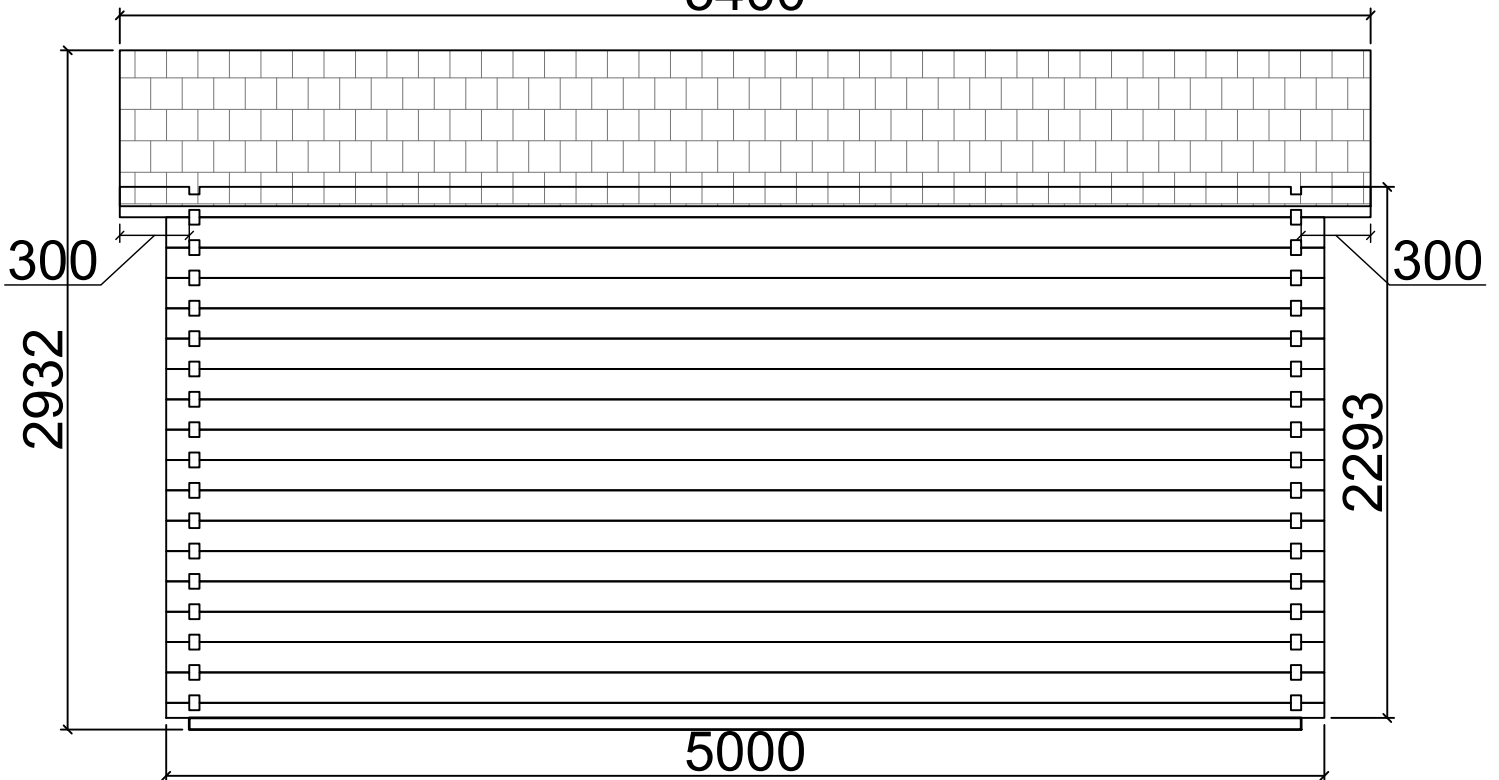

Floor plan

N13050050
(5m x 5m) 44mm

Axis A

5400

Axis C

5400

N13050050
(5m x 5m) 44mm

Axis 1

Axis 3