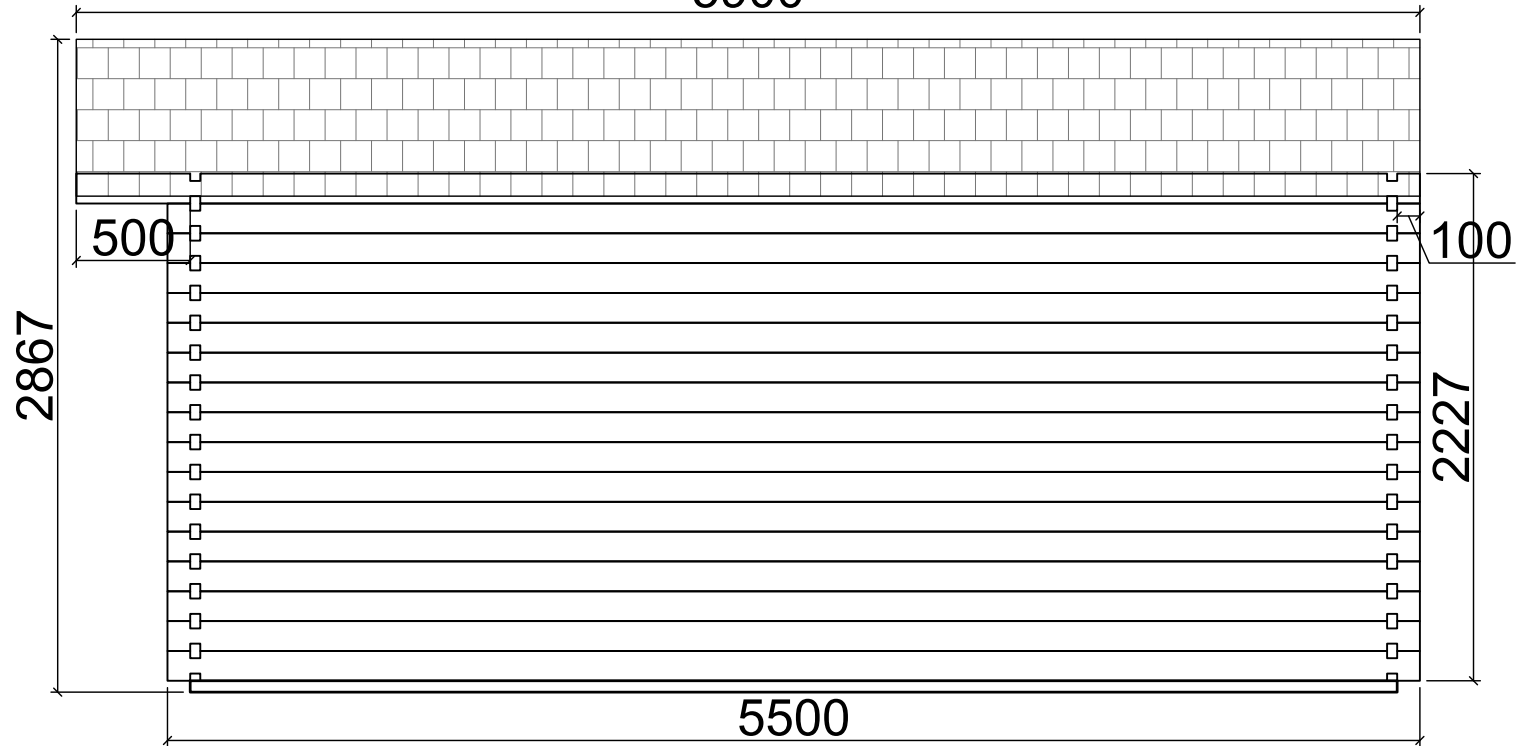

Floor plan

N14050055
(5m x 5.5m) 44mm

Base plan

N14050055
(5m x 5.5m) 44mm

Axis A

Axis B

Axis 1

5900

Axis 2

5900

N14050055
(5m x 5.5m) 44mm