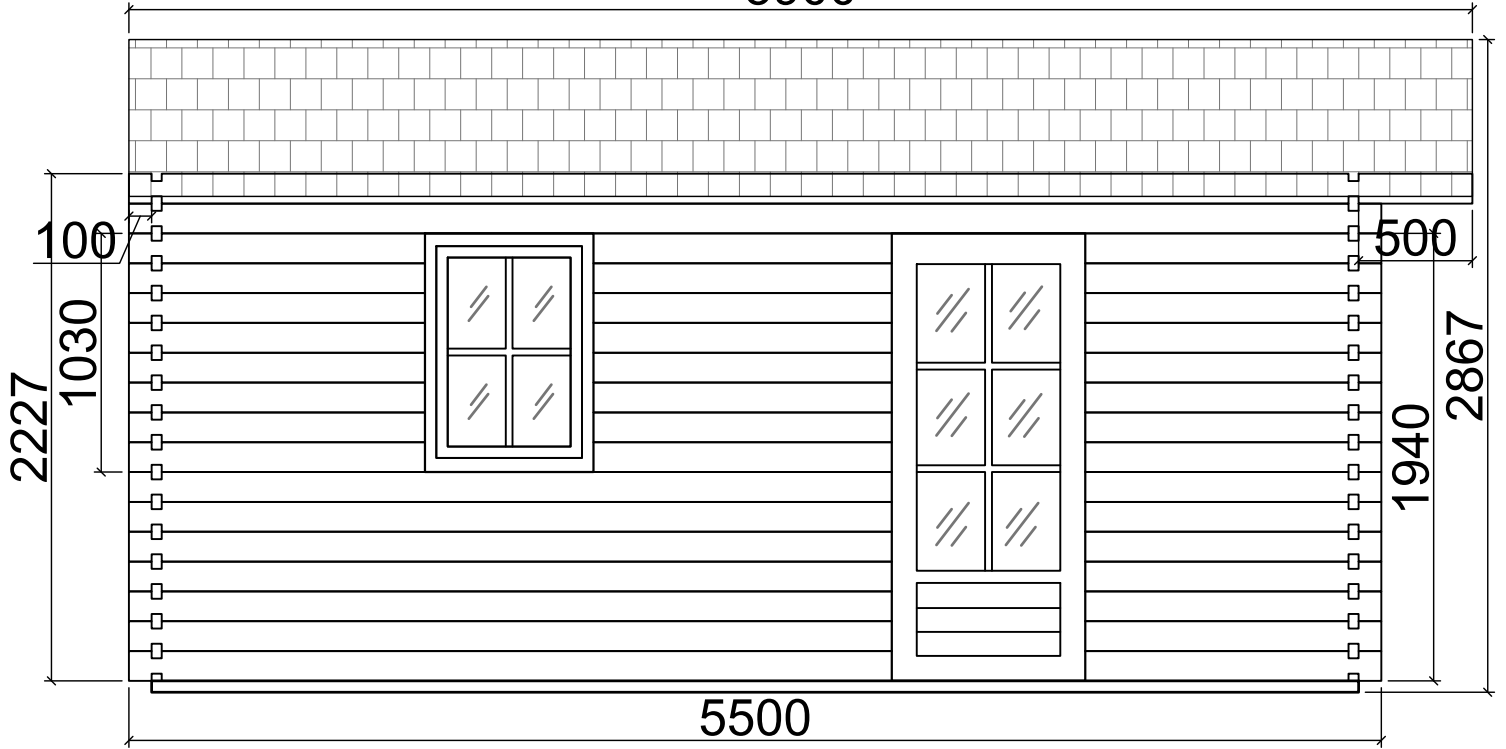

Floor plan

N14050055
(5m x 5.5m) 44mm

Base plan

N14050055
(5m x 5.5m) 44mm

Axis A

Axis B

Axis 1

5900

Axis 2

5900

N14050055
(5m x 5.5m) 44mm