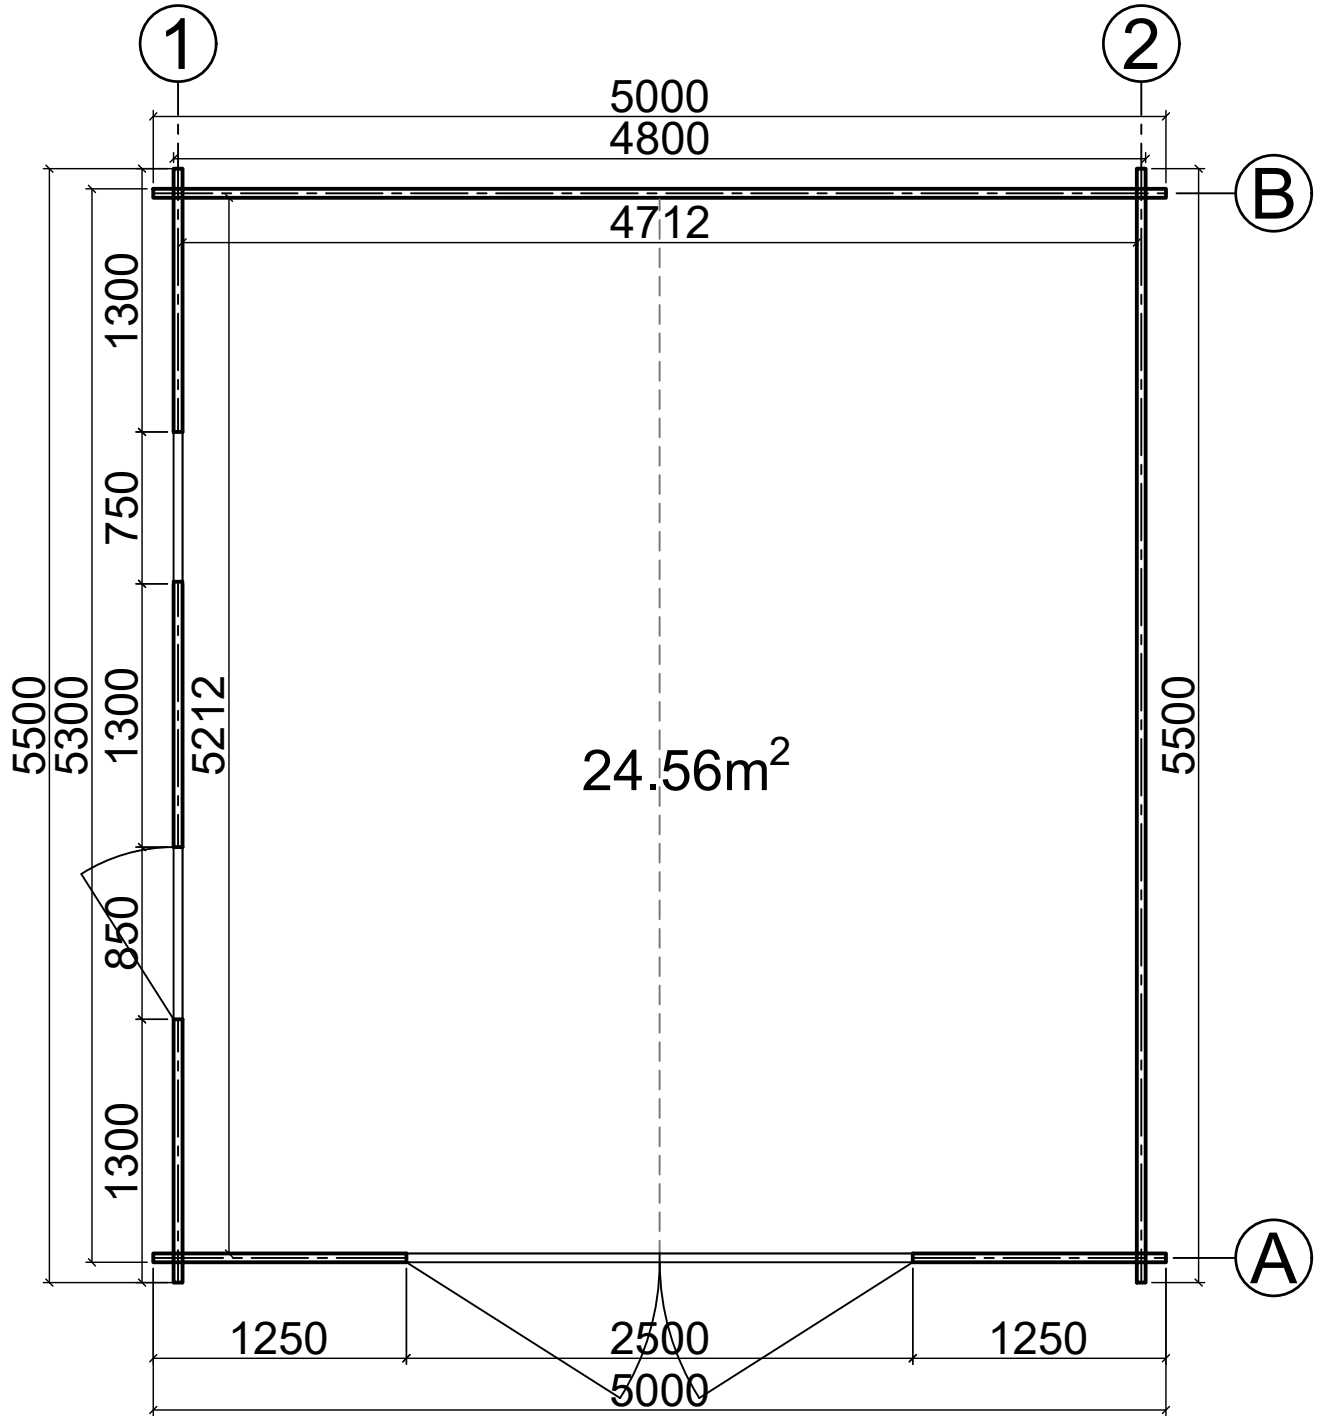

Floor plan

N14050055
(5m x 5.5m) 44mm

Base plan

N14050055
(5m x 5.5m) 44mm

Axis A

Axis B

Axis 1

5900

Axis 2

5900

N14050055
(5m x 5.5m) 44mm