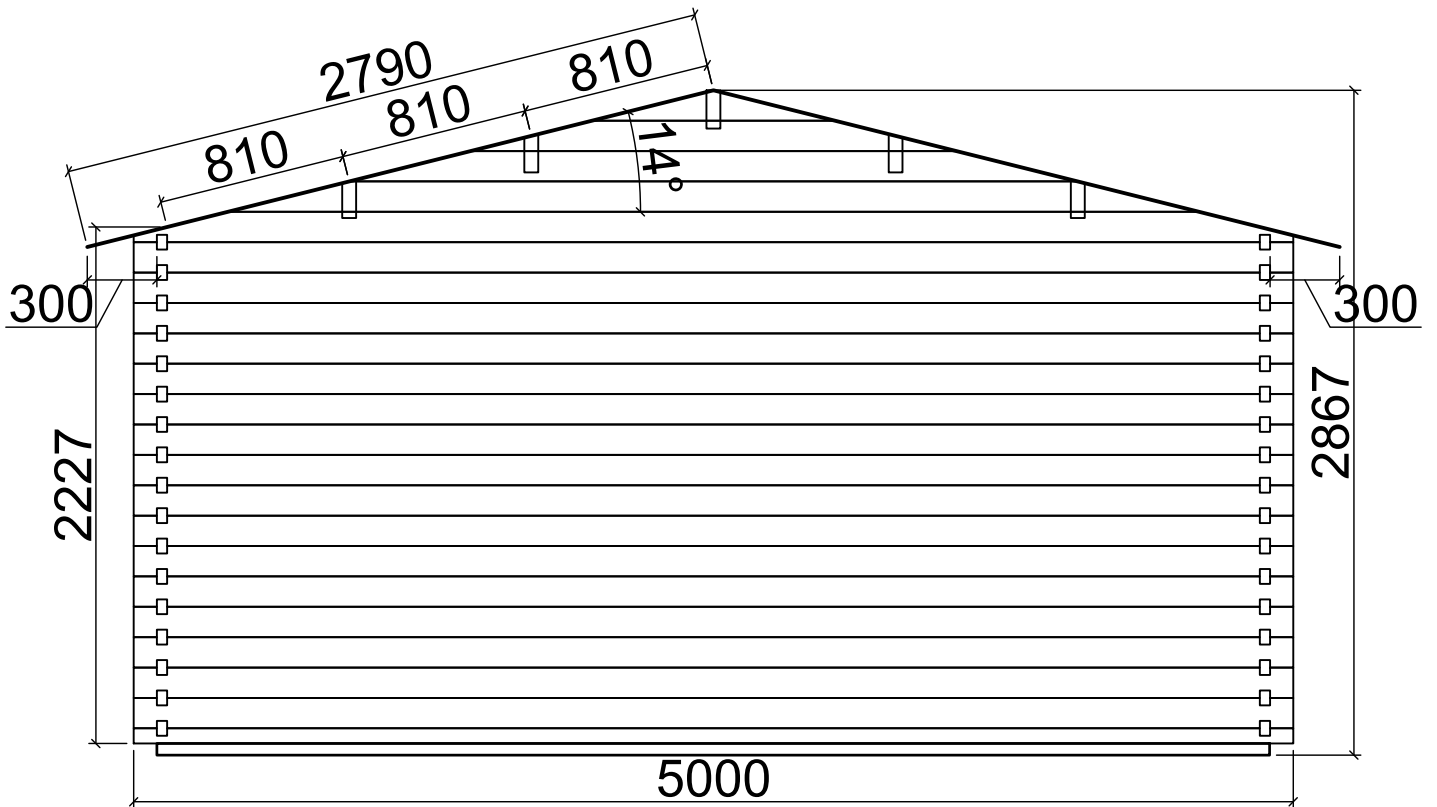

Floor plan

N14050055
(5m x 5.5m) 44mm

Base plan

N14050055
(5m x 5.5m) 44mm

Axis A

Axis B

Axis 1

5900

Axis 2

5900

N14050055
(5m x 5.5m) 44mm