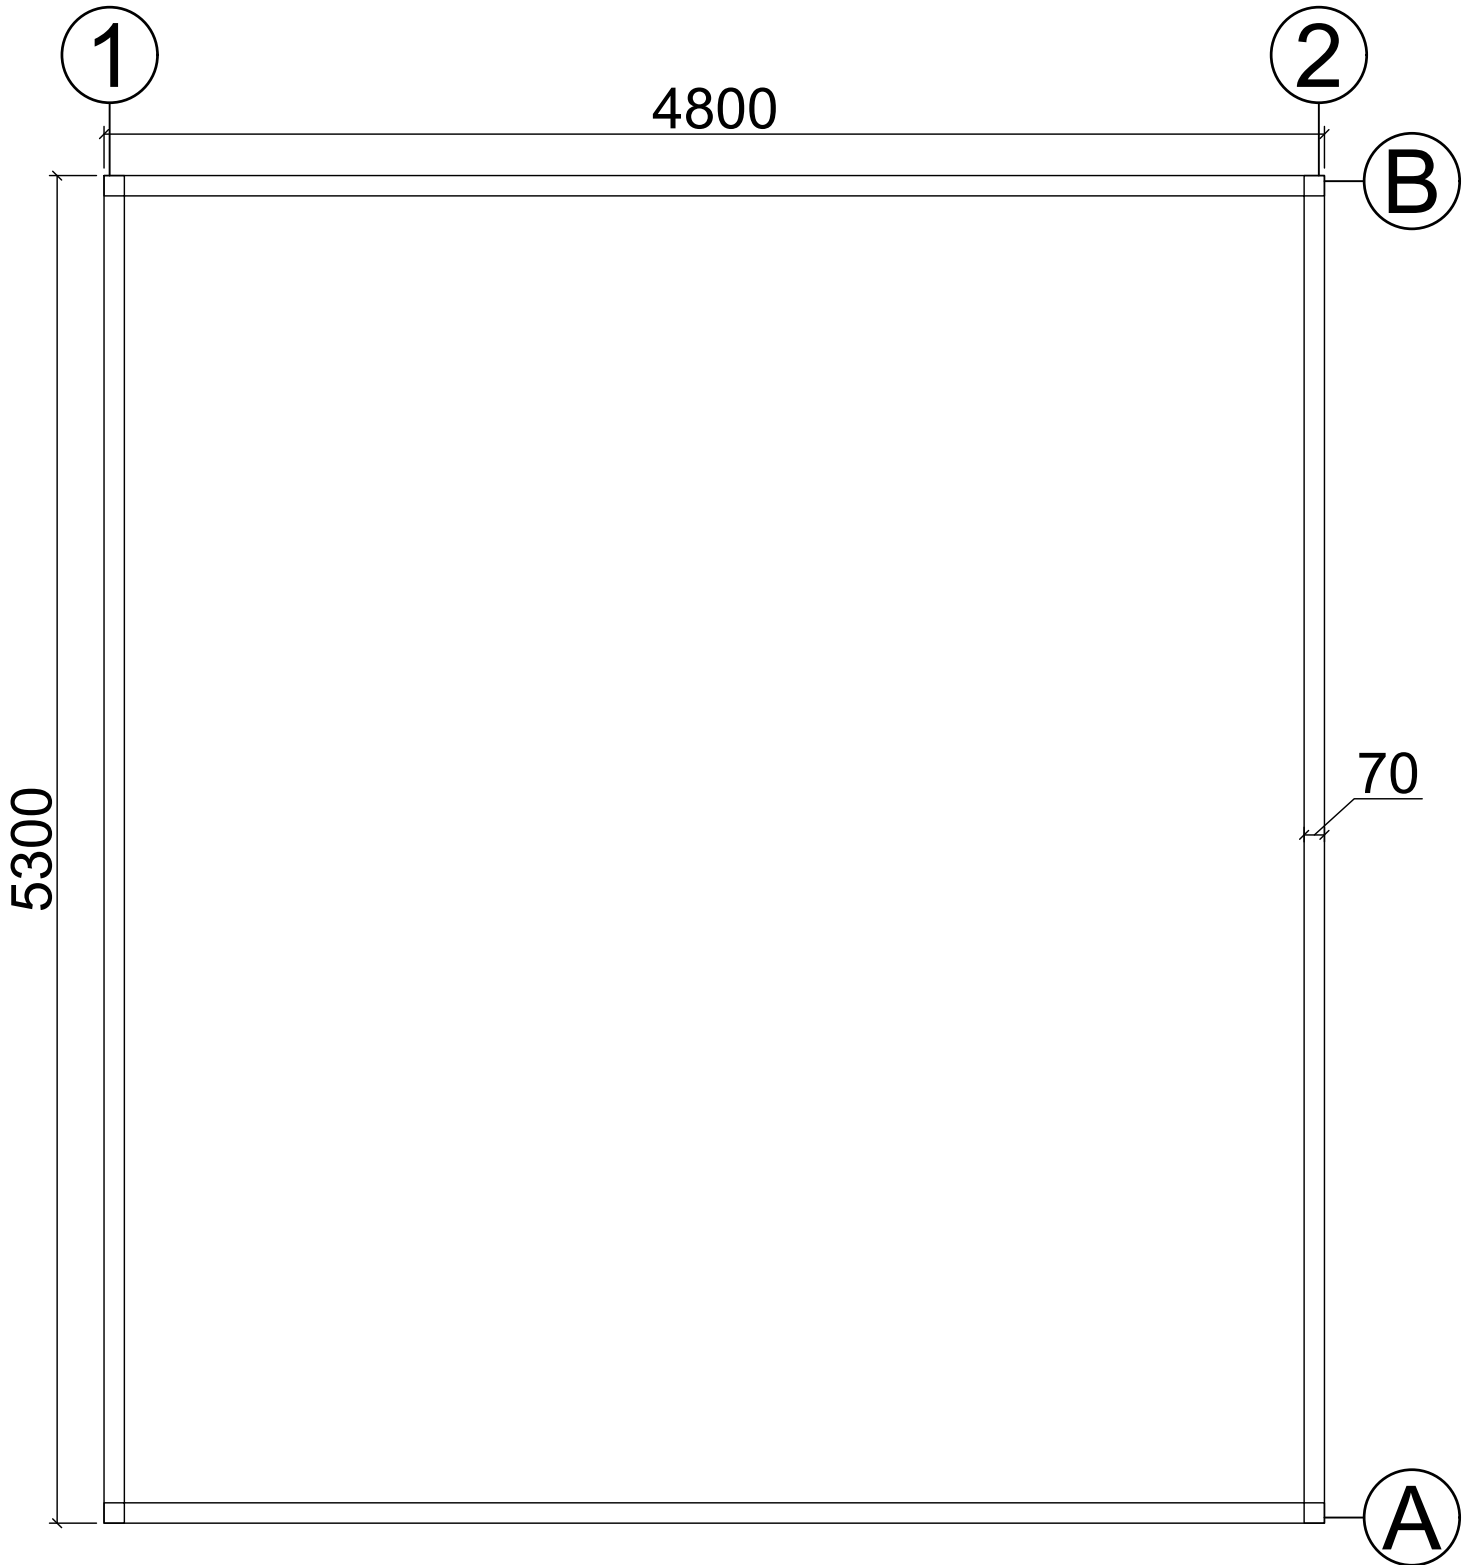

Floor plan

N14050055
(5m x 5.5m) 44mm

Base plan

N14050055
(5m x 5.5m) 44mm

Axis A

Axis B

Axis 1

5900

Axis 2

5900

N14050055
(5m x 5.5m) 44mm