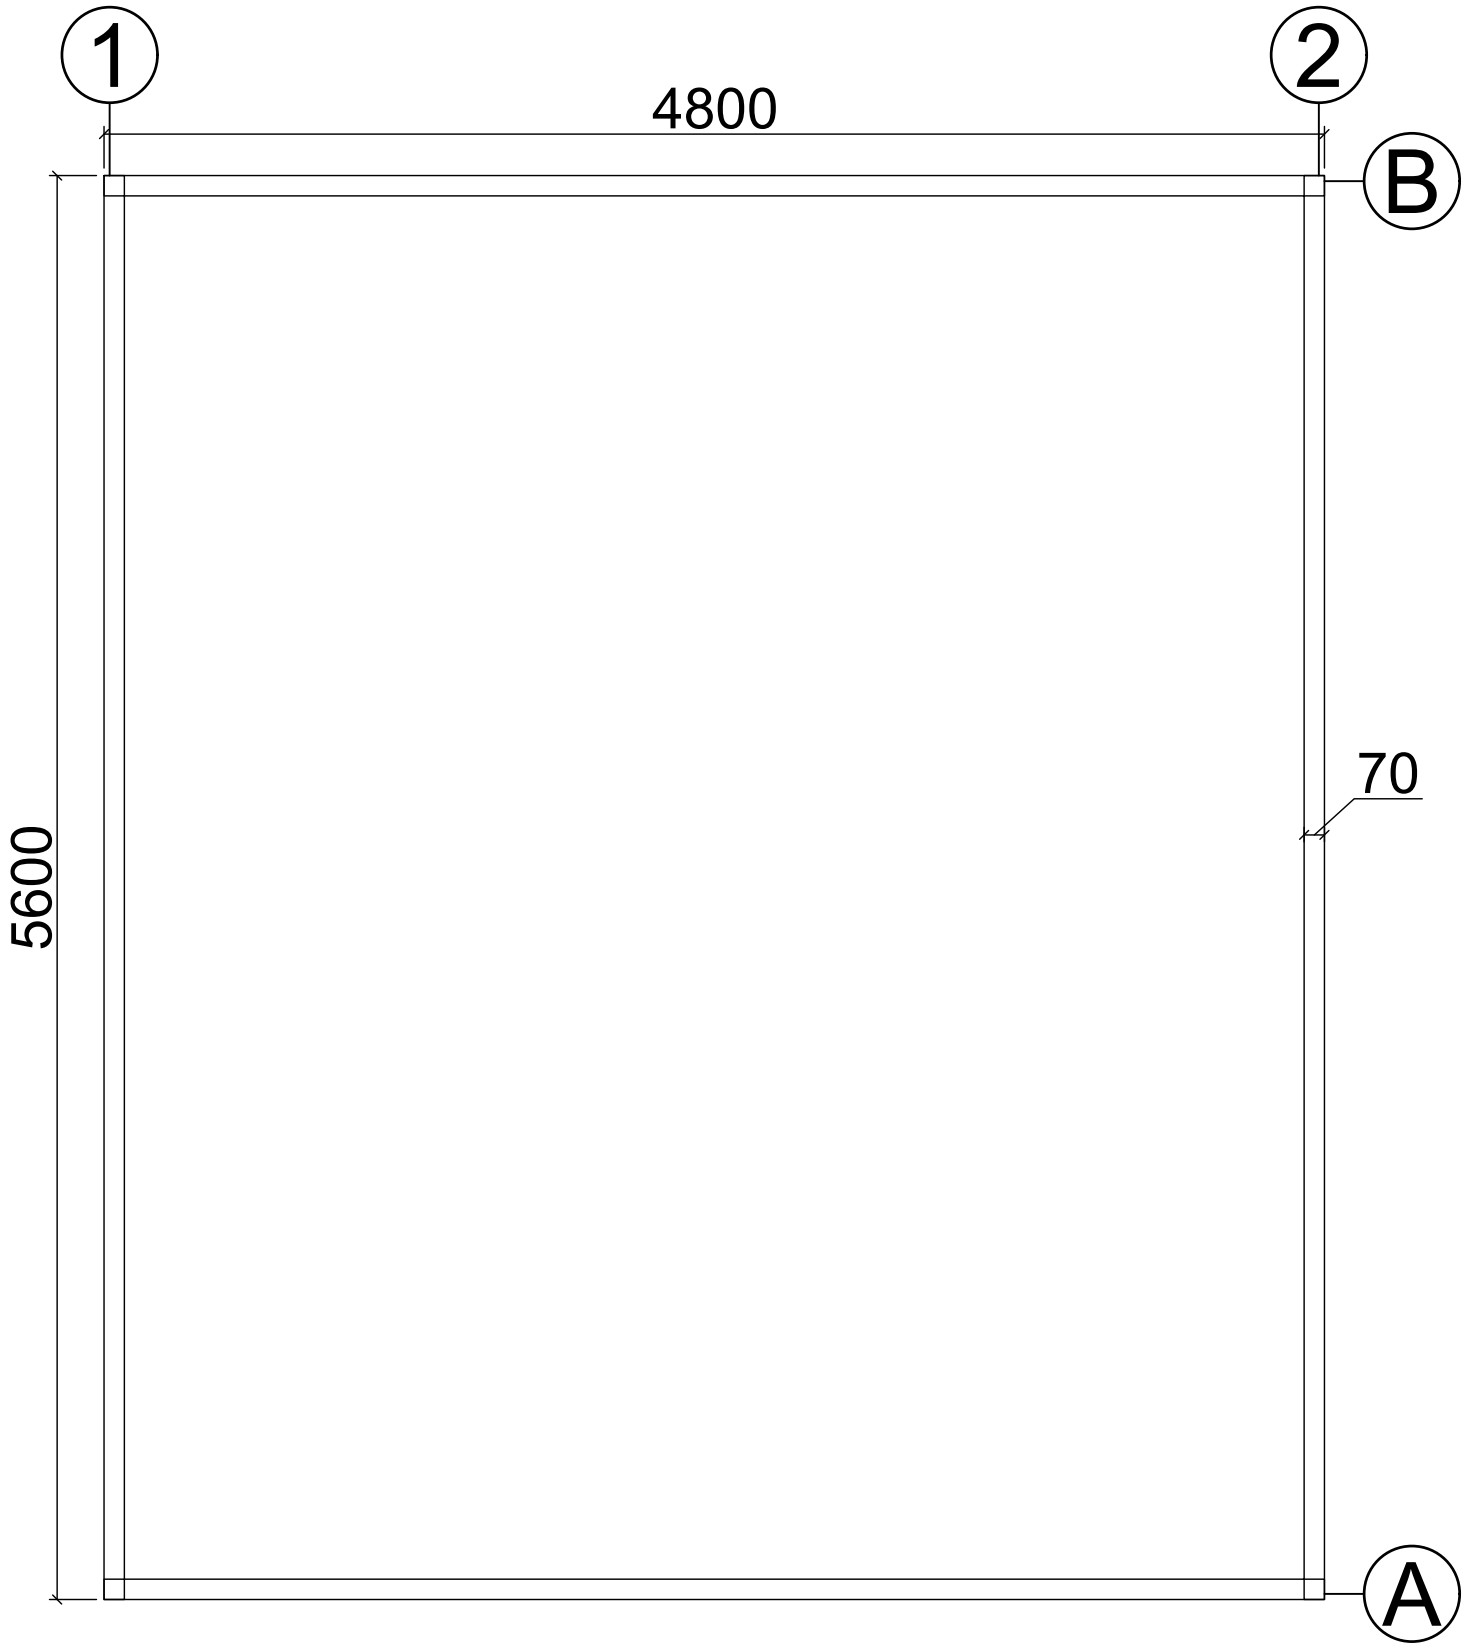

Floor plan

N14050058
(5m x 5.8m) 44mm

Base plan

N14050058
(5m x 5.8m) 44mm

Axis A

Axis B

N14050058
(5m x 5.8m) 44mm

Axis 1

Axis 2