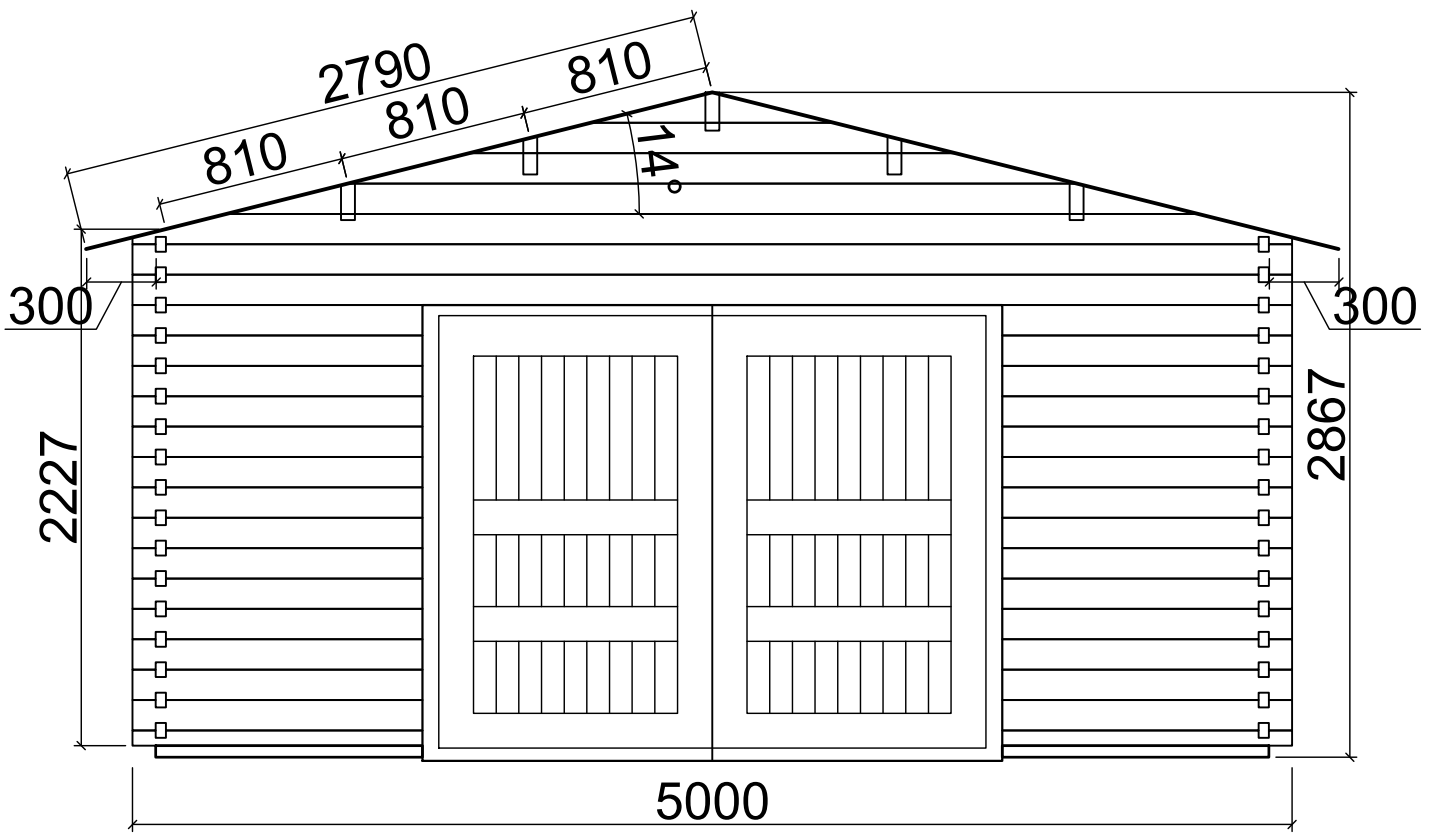

Floor plan

N14050058
(5m x 5.8m) 44mm

Base plan

N14050058
(5m x 5.8m) 44mm

Axis A

Axis B

N14050058
(5m x 5.8m) 44mm

Axis 1

Axis 2