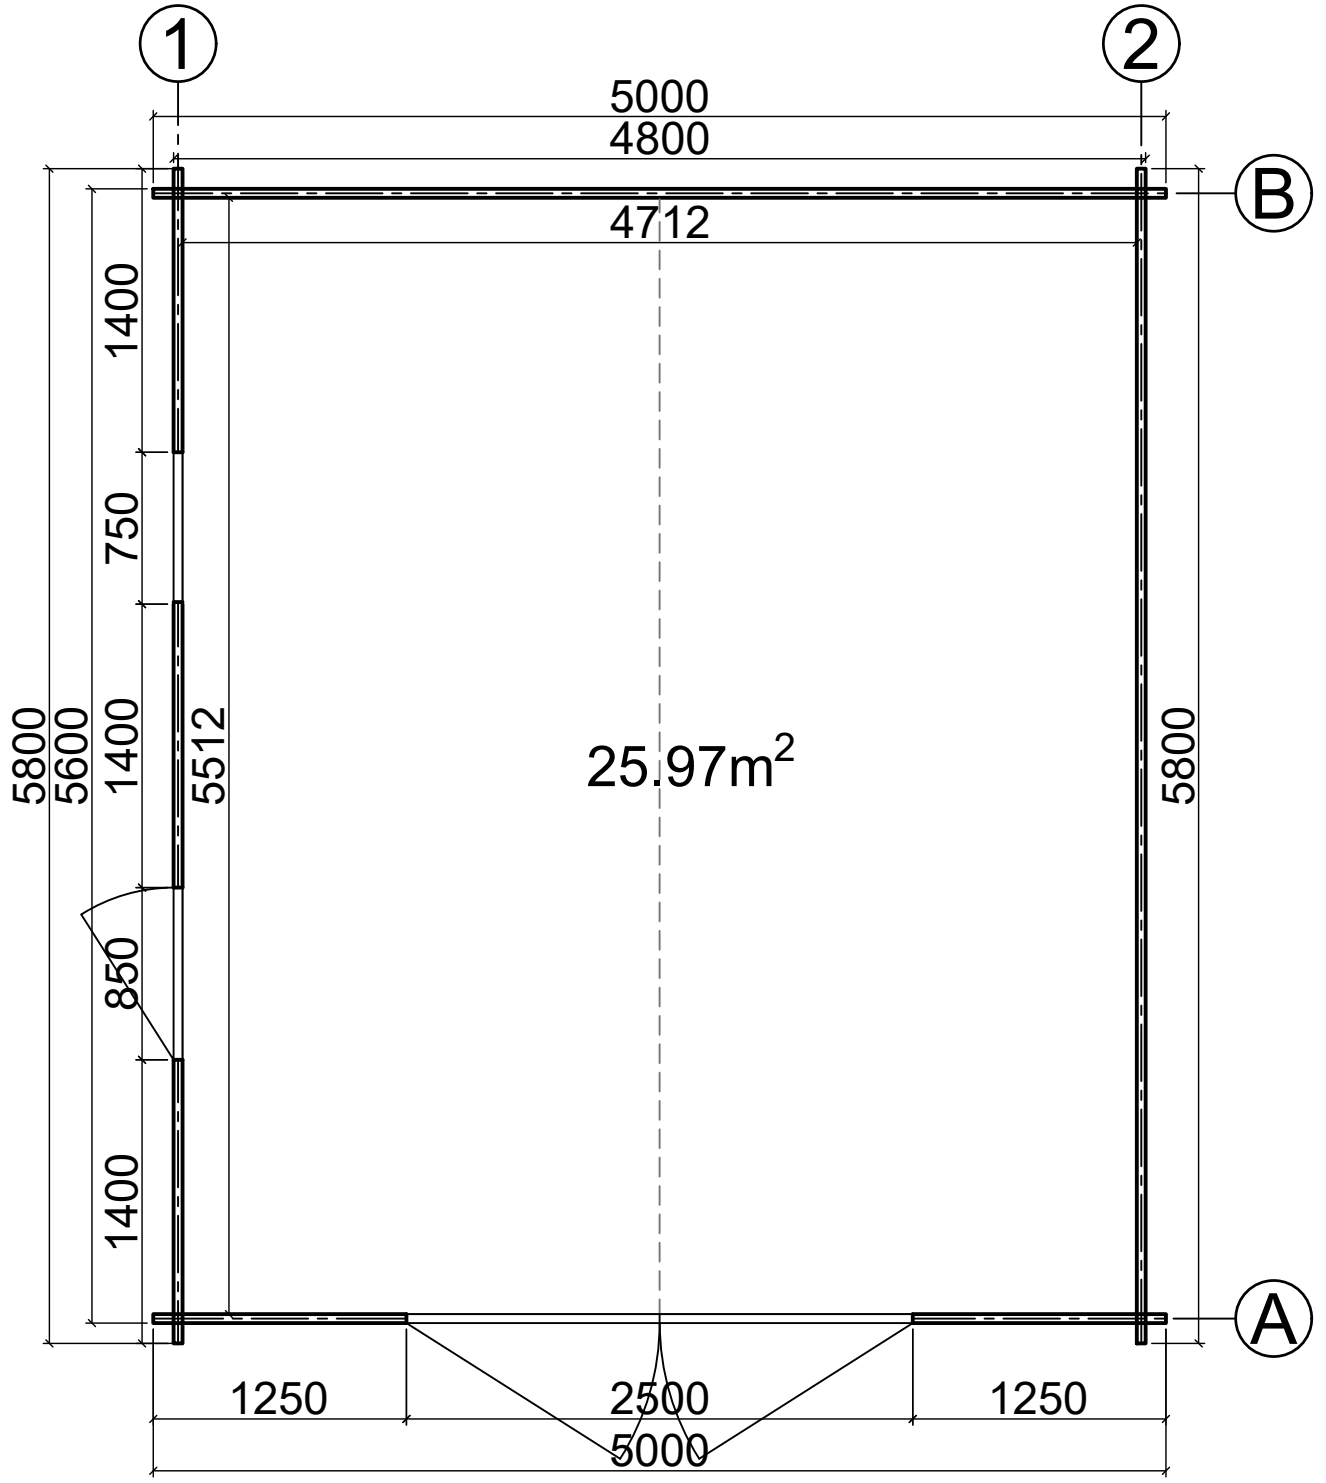

Floor plan

N14050058
(5m x 5.8m) 44mm

Base plan

N14050058
(5m x 5.8m) 44mm

Axis A

Axis B

N14050058
(5m x 5.8m) 44mm

Axis 1

Axis 2