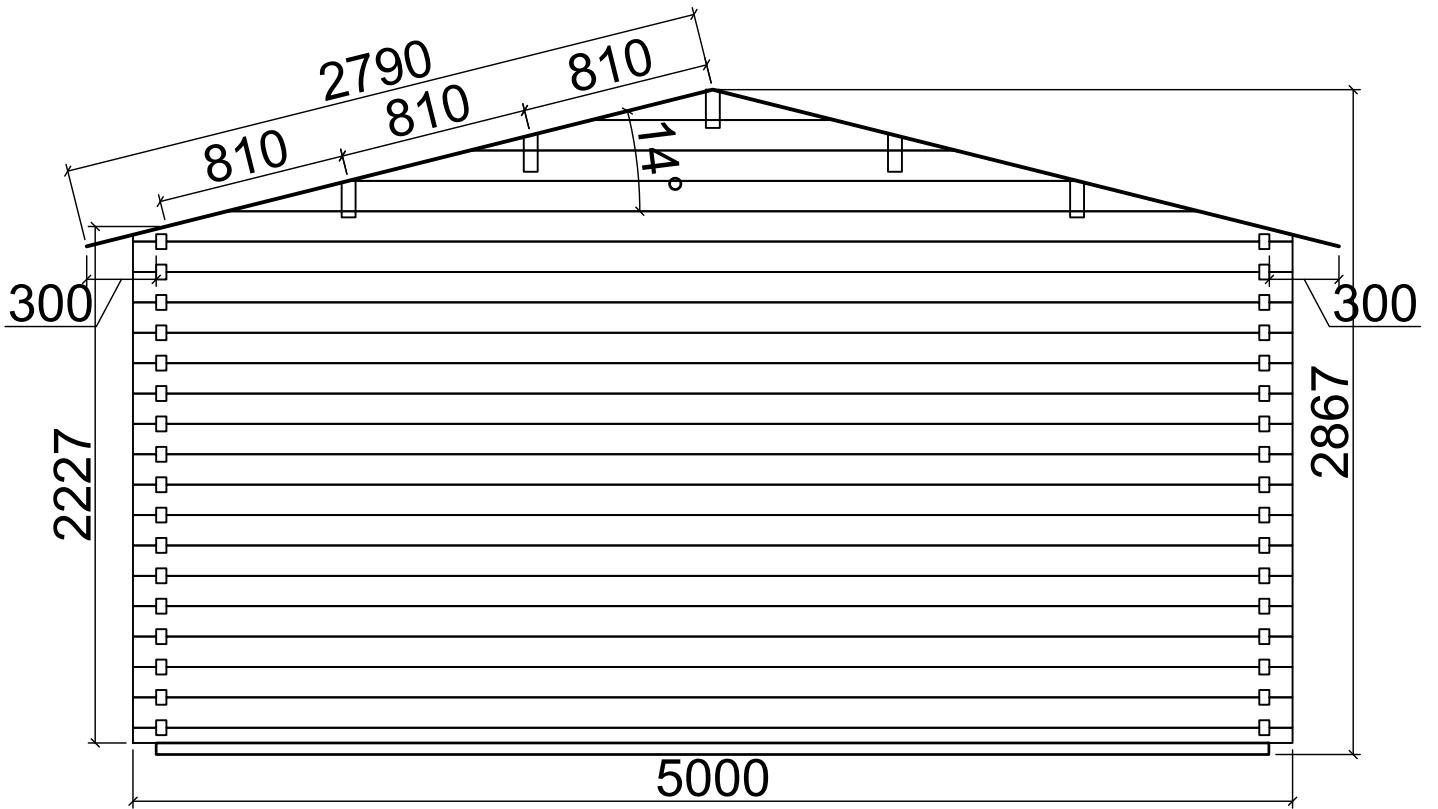

Floor plan

N14050058
(5m x 5.8m) 44mm

Base plan

N14050058
(5m x 5.8m) 44mm

Axis A

Axis B

N14050058
(5m x 5.8m) 44mm

Axis 1

Axis 2