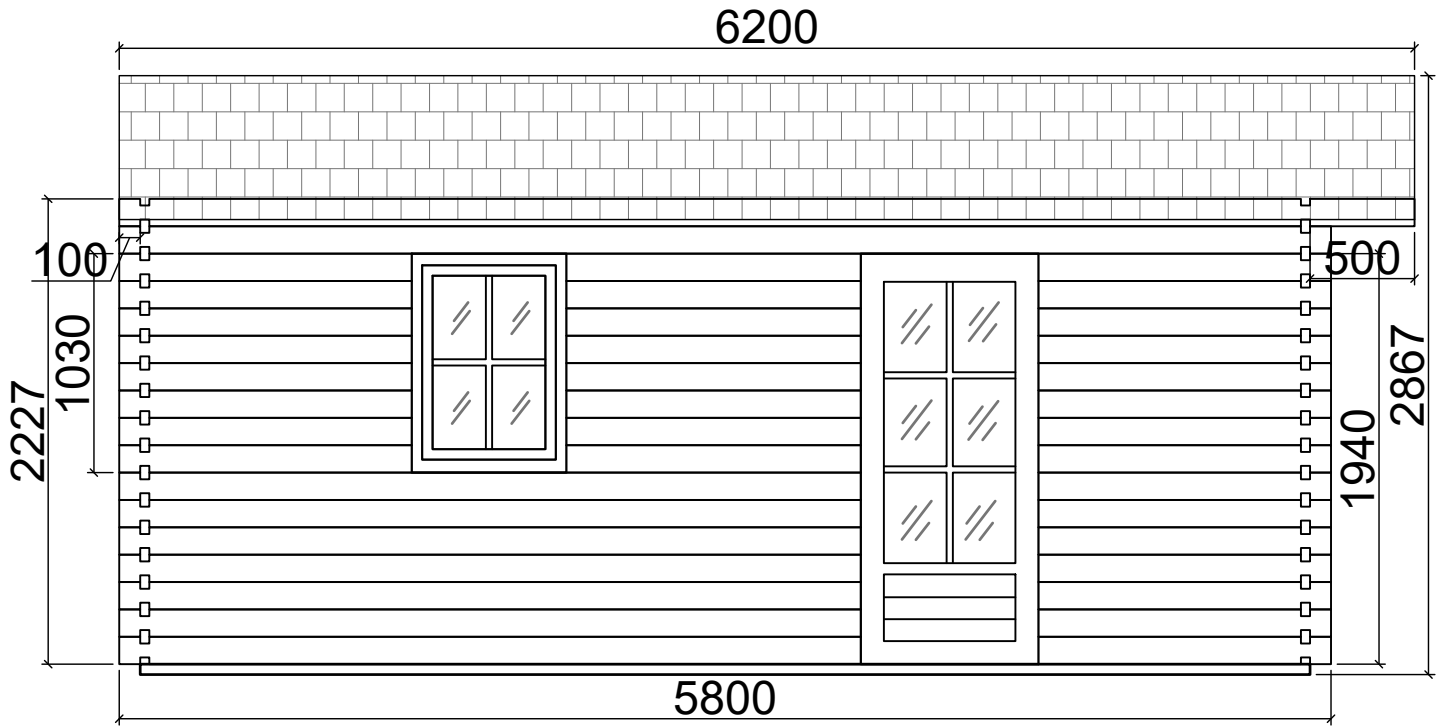

Floor plan

N14050058
(5m x 5.8m) 44mm

Base plan

N14050058
(5m x 5.8m) 44mm

Axis A

Axis B

N14050058
(5m x 5.8m) 44mm

Axis 1

Axis 2