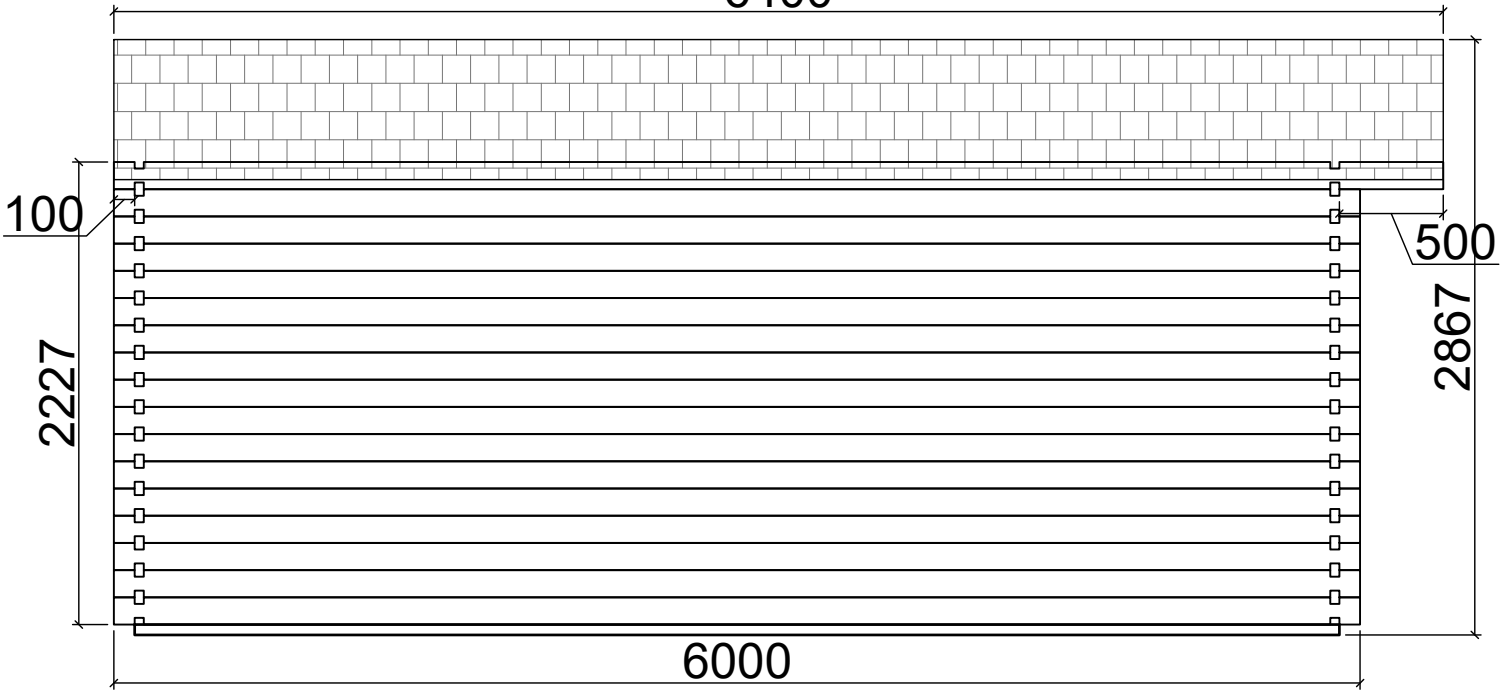

Floor plan

N11050060
(5m x 6m) 44mm

Base plan

N11050060
(5m x 6m) 44mm

Axis A

Axis B

Axis 1

6400

Axis 2

6400

N11050060
(5m x 6m) 44mm