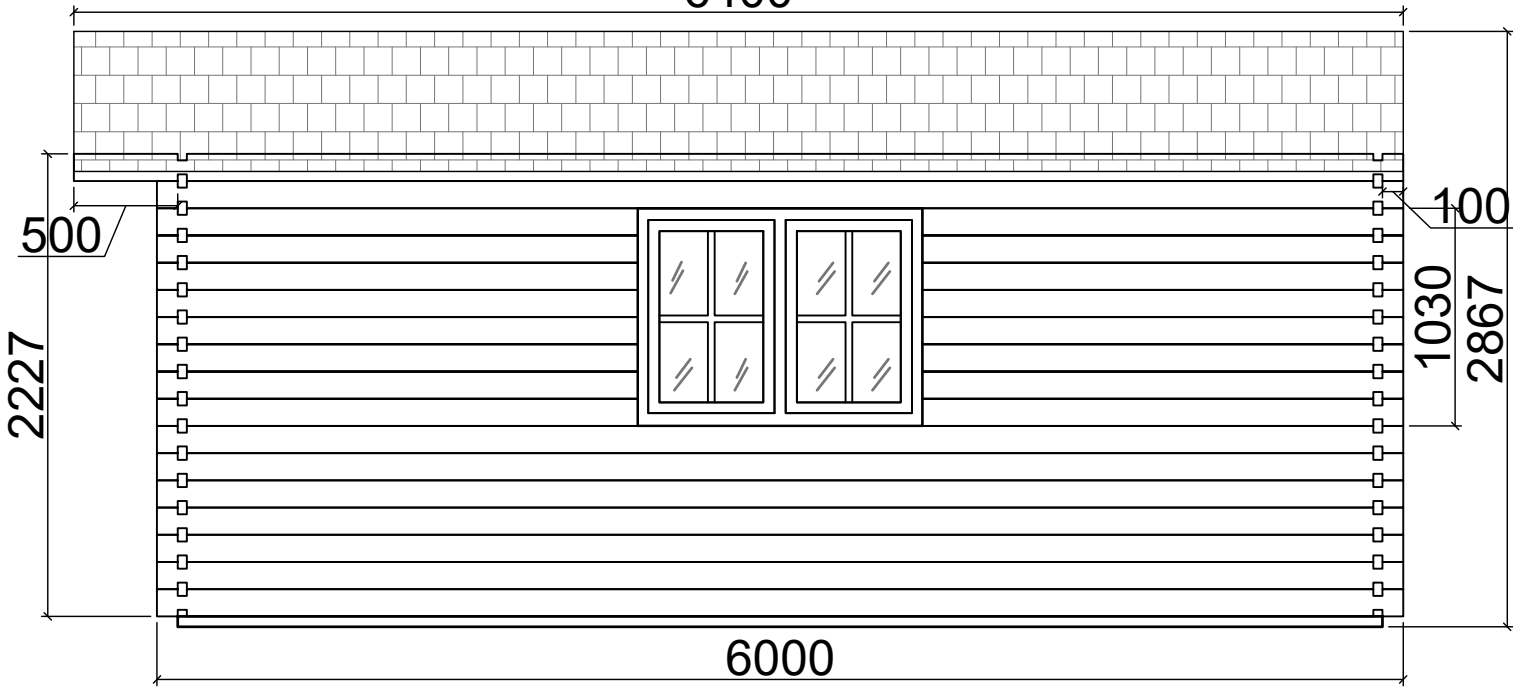

Floor plan

N11050060
(5m x 6m) 44mm

Base plan

N11050060
(5m x 6m) 44mm

Axis A

Axis B

Axis 1

6400

Axis 2

6400

N11050060
(5m x 6m) 44mm