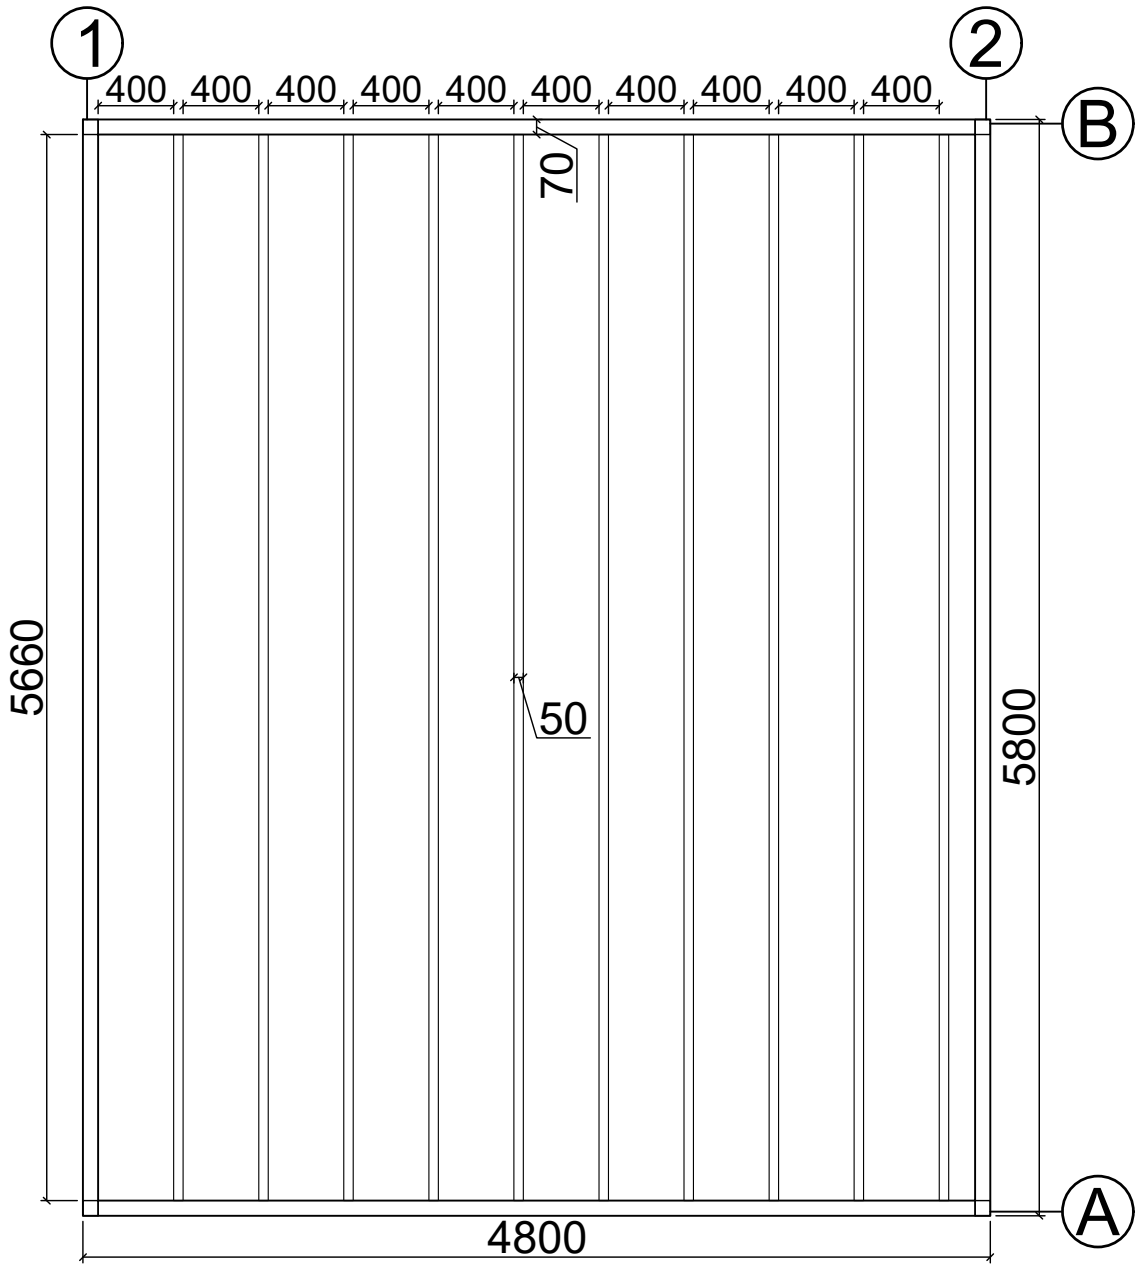

Floor plan

N11050060
(5m x 6m) 44mm

Base plan

N11050060
(5m x 6m) 44mm

Axis A

Axis B

Axis 1

6400

Axis 2

6400

N11050060
(5m x 6m) 44mm