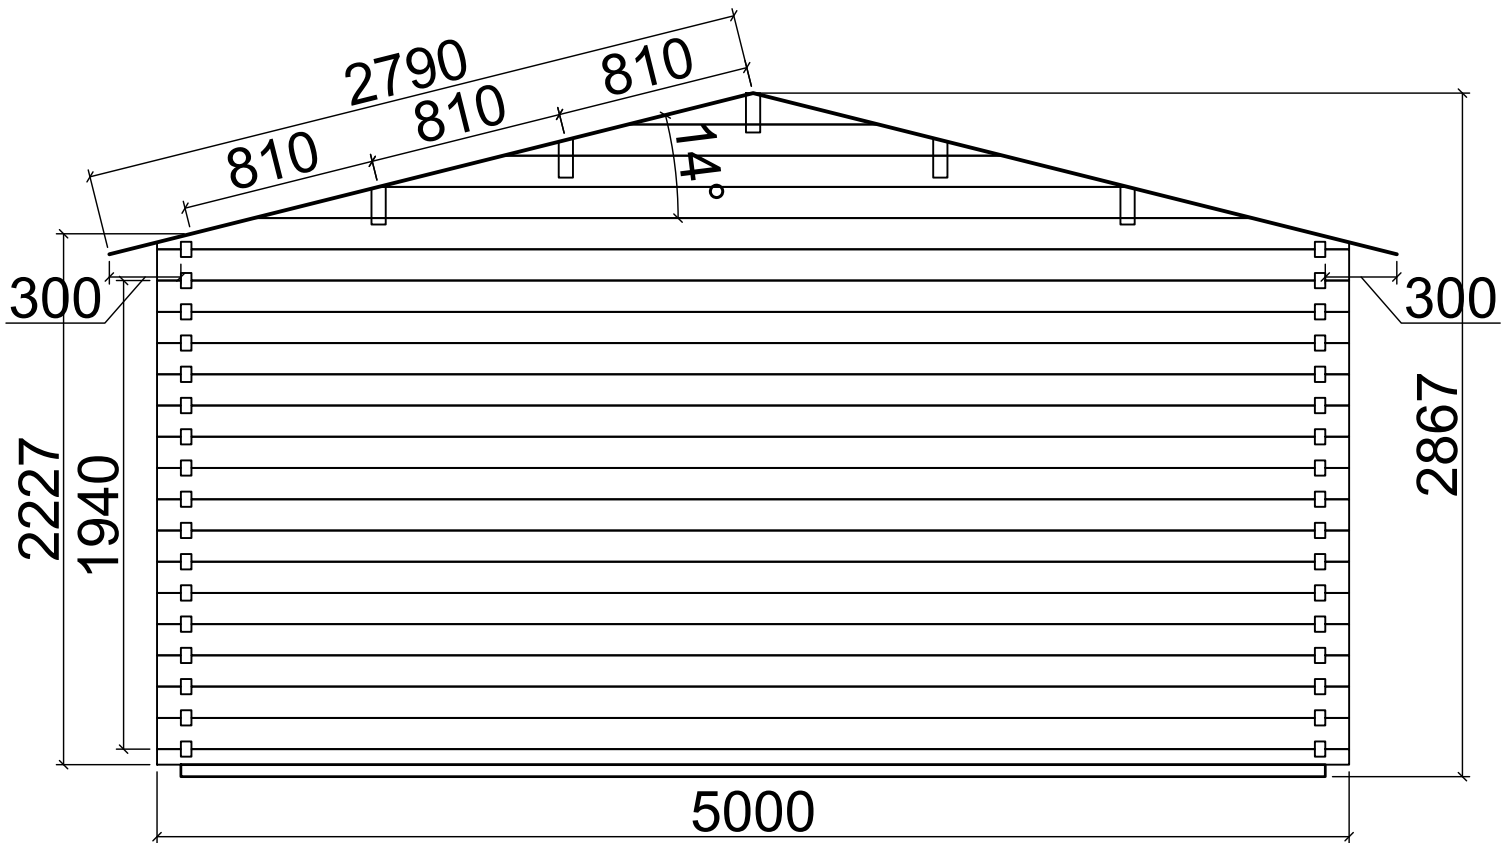

Floor plan

N11050060
(5m x 6m) 44mm

Base plan

N11050060
(5m x 6m) 44mm

Axis A

Axis B

Axis 1

6400

Axis 2

6400

N11050060
(5m x 6m) 44mm