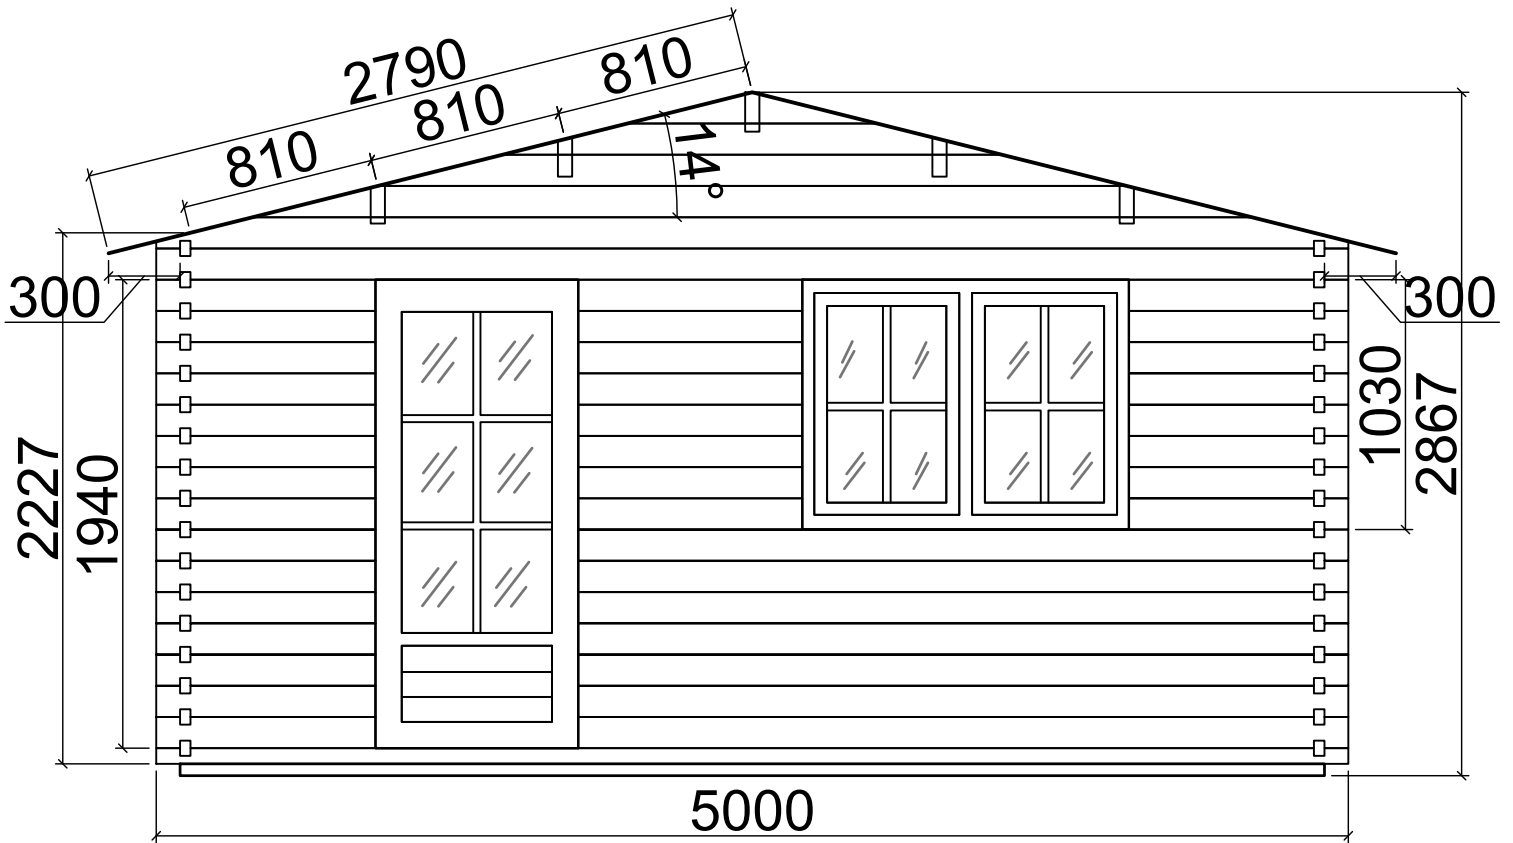

Floor plan

N11050060
(5m x 6m) 44mm

Base plan

N11050060
(5m x 6m) 44mm

Axis A

Axis B

Axis 1

6400

Axis 2

6400

N11050060
(5m x 6m) 44mm