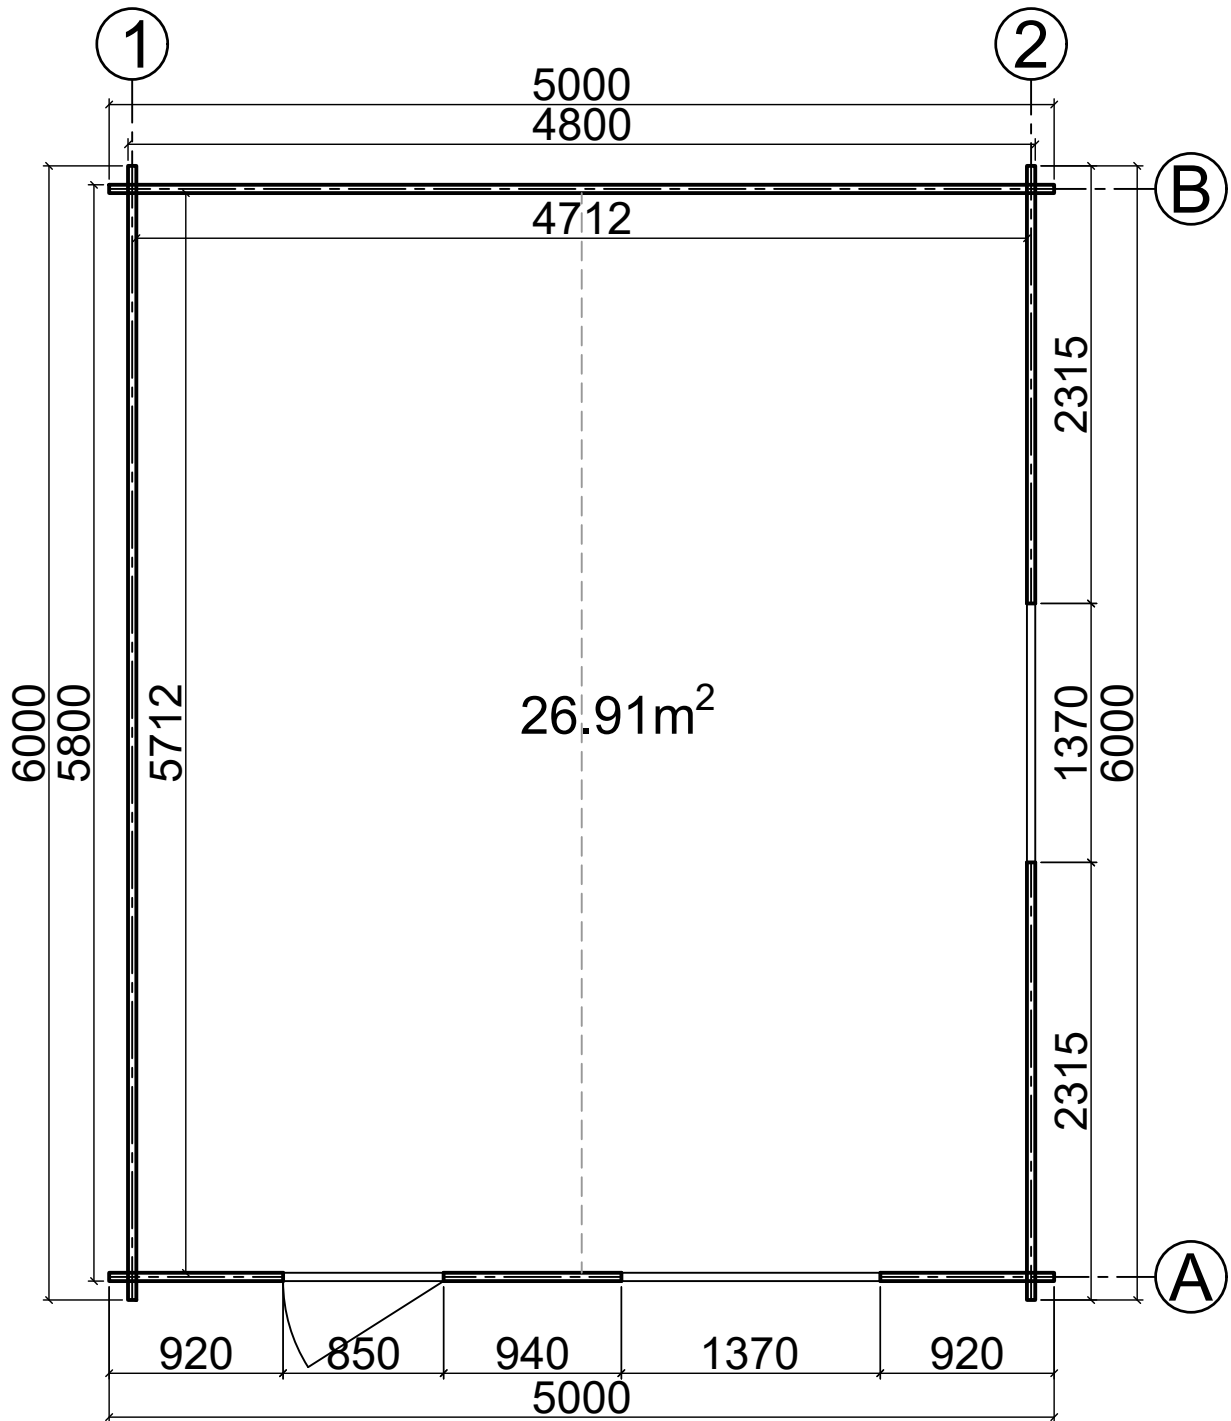

Floor plan

N11050060
(5m x 6m) 44mm

Base plan

N11050060
(5m x 6m) 44mm

Axis A

Axis B

Axis 1

6400

Axis 2

6400

N11050060
(5m x 6m) 44mm