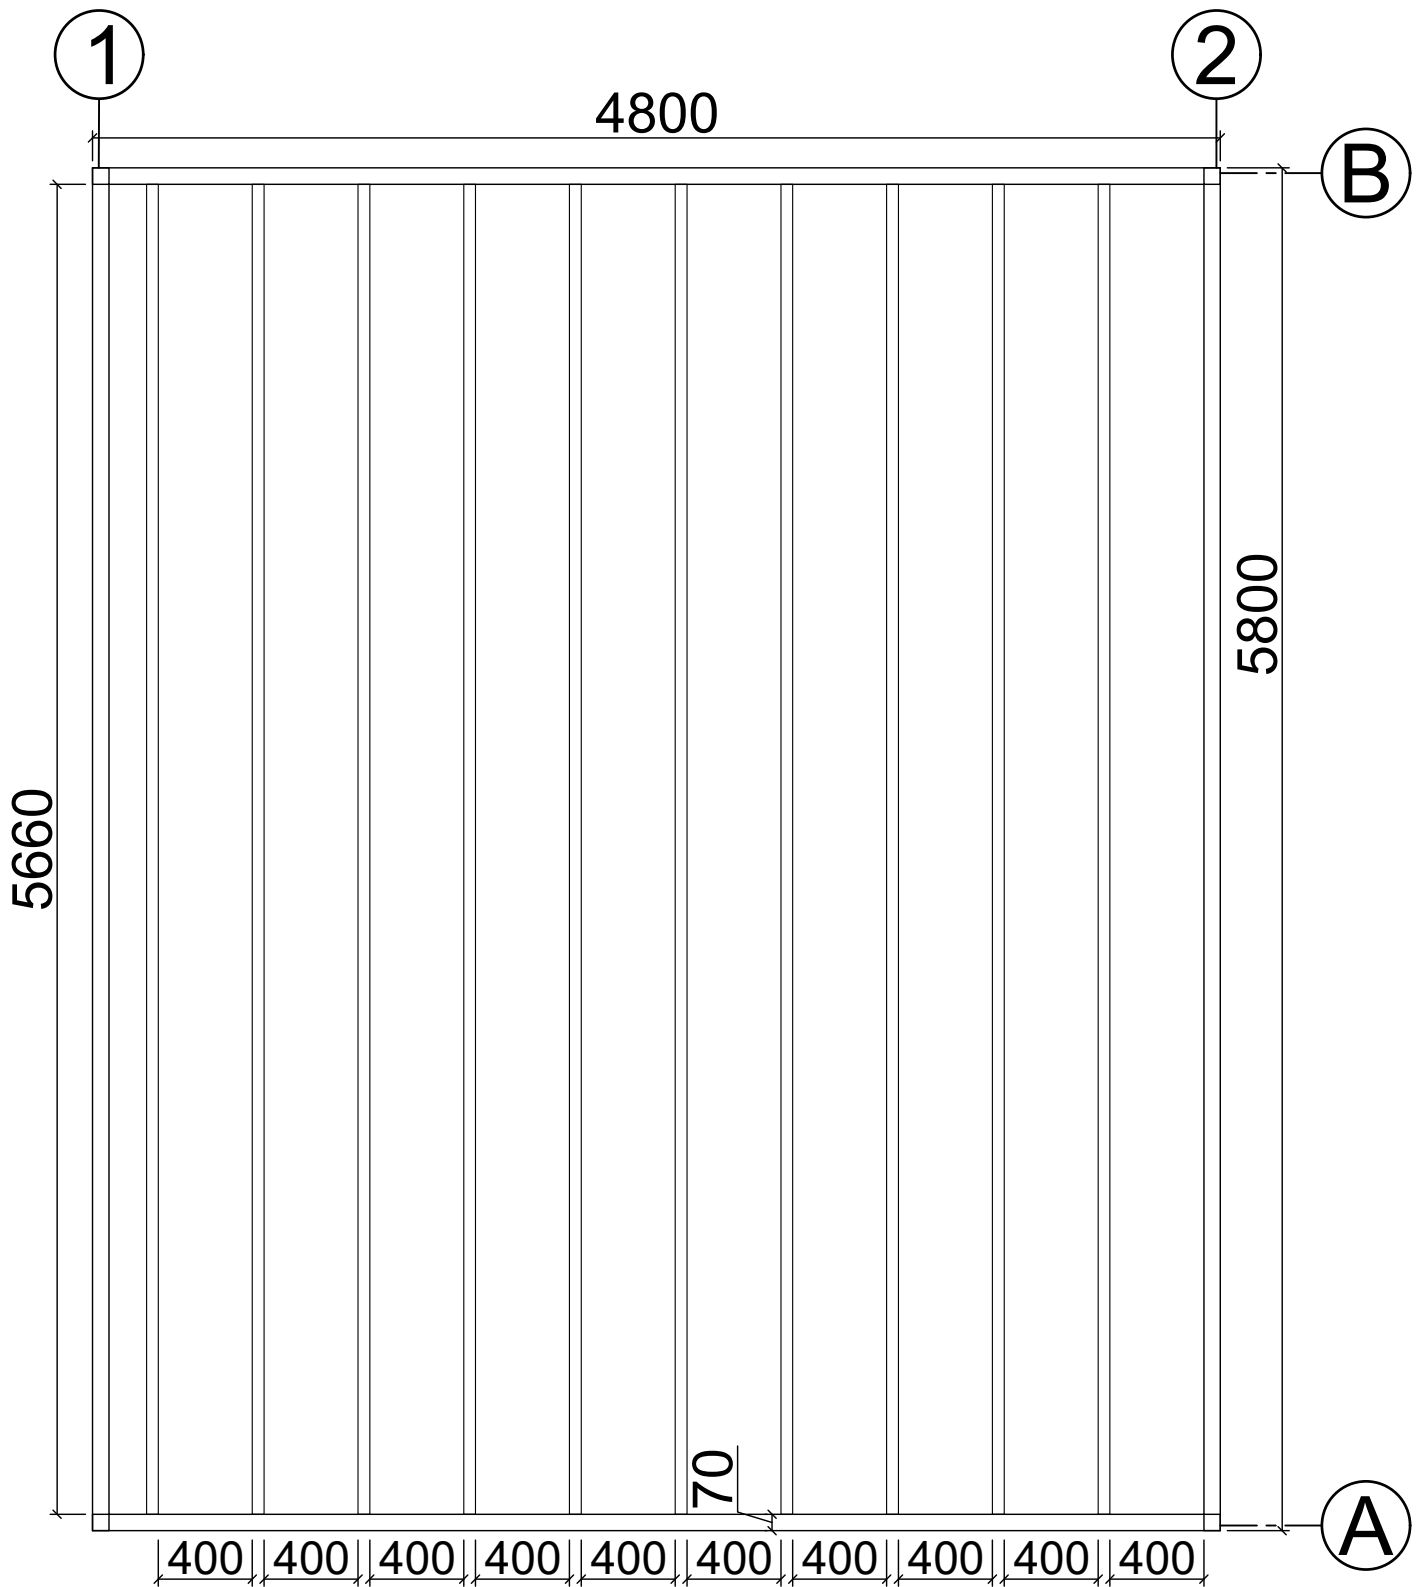

Floor plan

N06050060
(5m x 6m) 44mm

Base plan

N06050060
(5m x 6m) 44mm

Axis A

Axis B

N06050060
(5m x 6m) 44mm

Axis 1

Axis 2

N06050060
(5m x 6m) 44mm