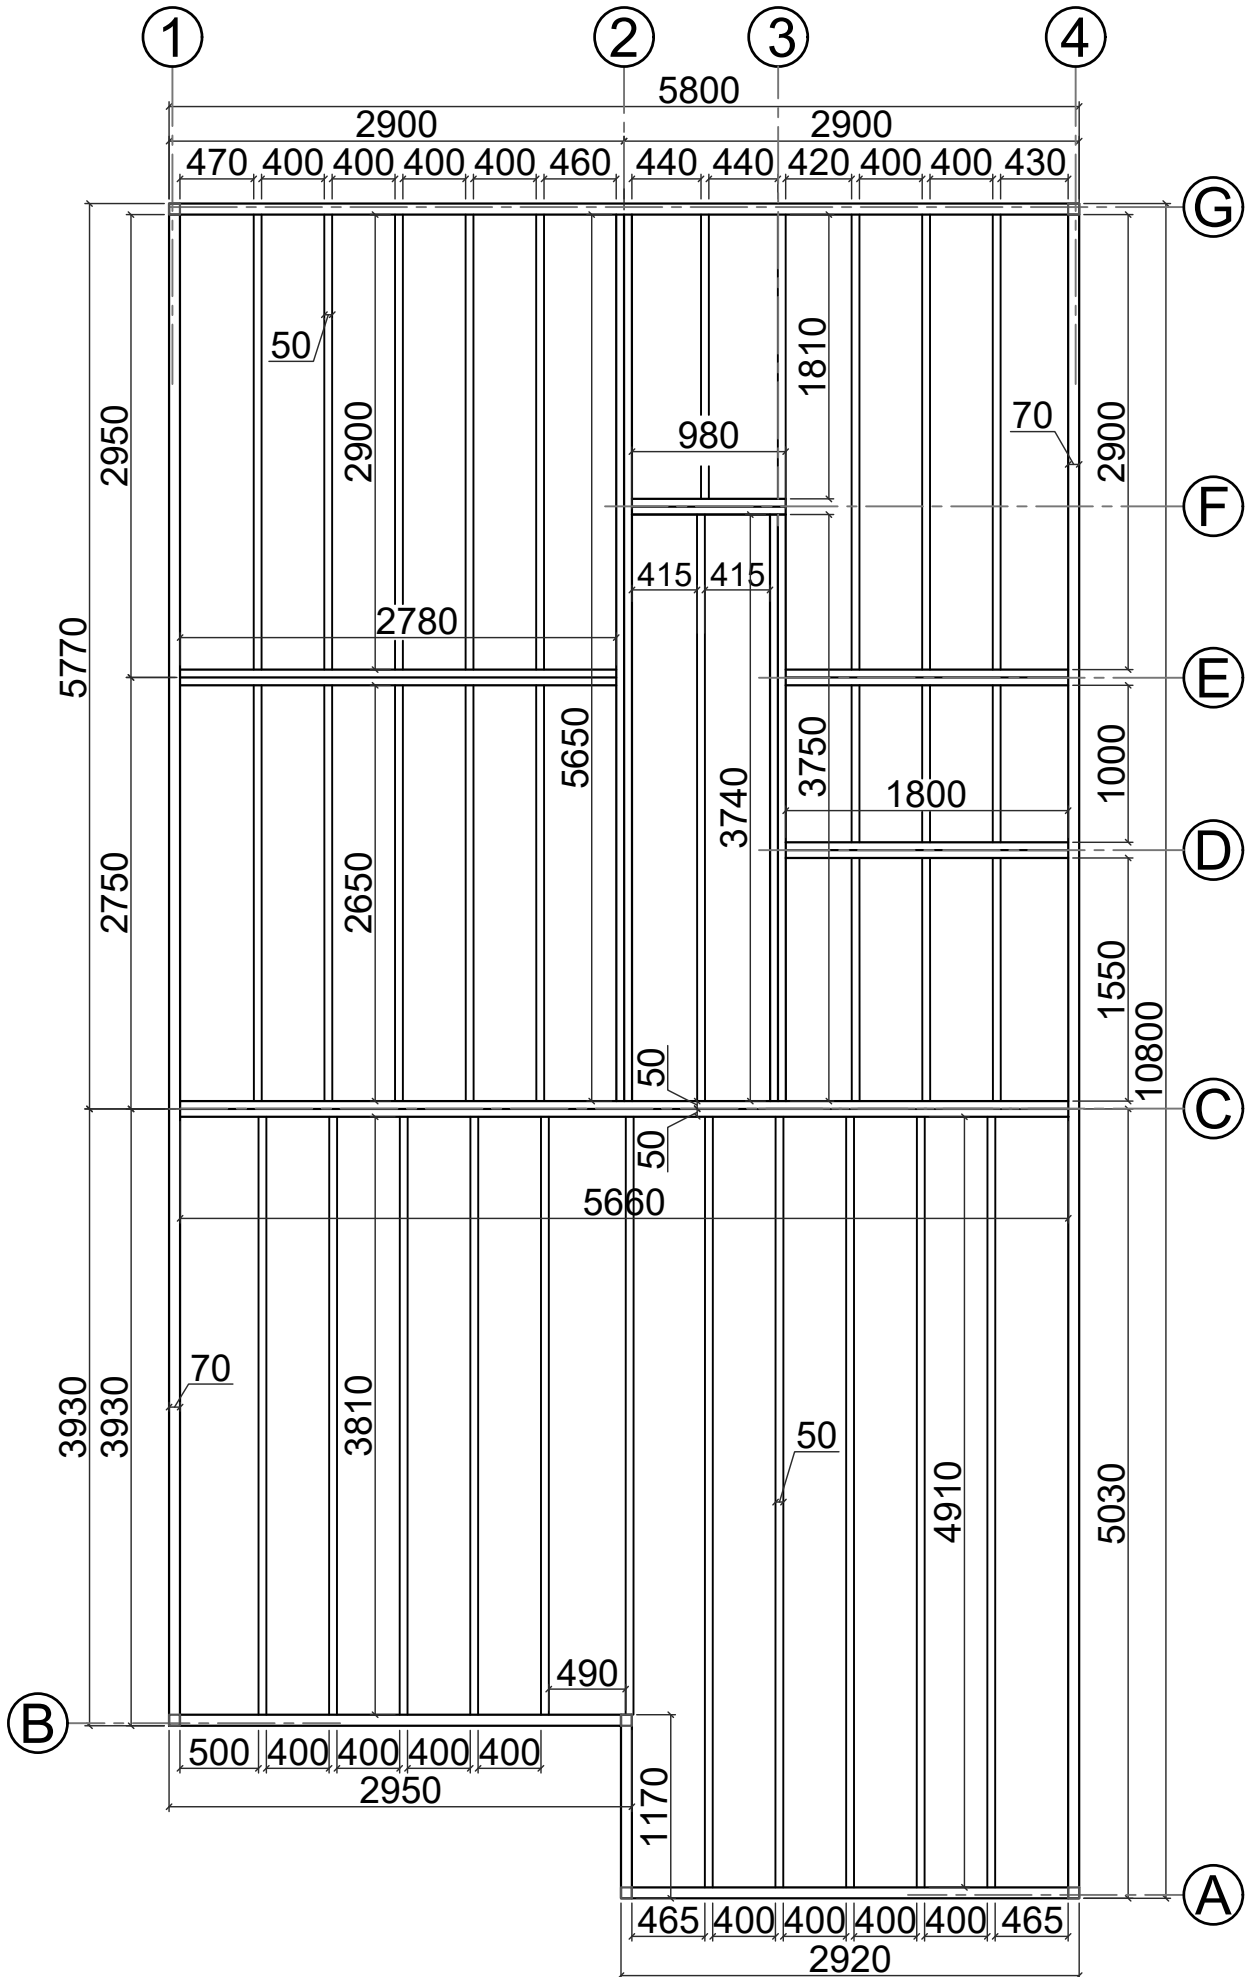

Floor plan

N12060110
 (6m x 11m) 44mm

Base plan

N12060110
(6m x 11m) 44mm

Axis A

Axis G

Axis 1

Axis 4

N12060110
(6m x 11m) 44mm