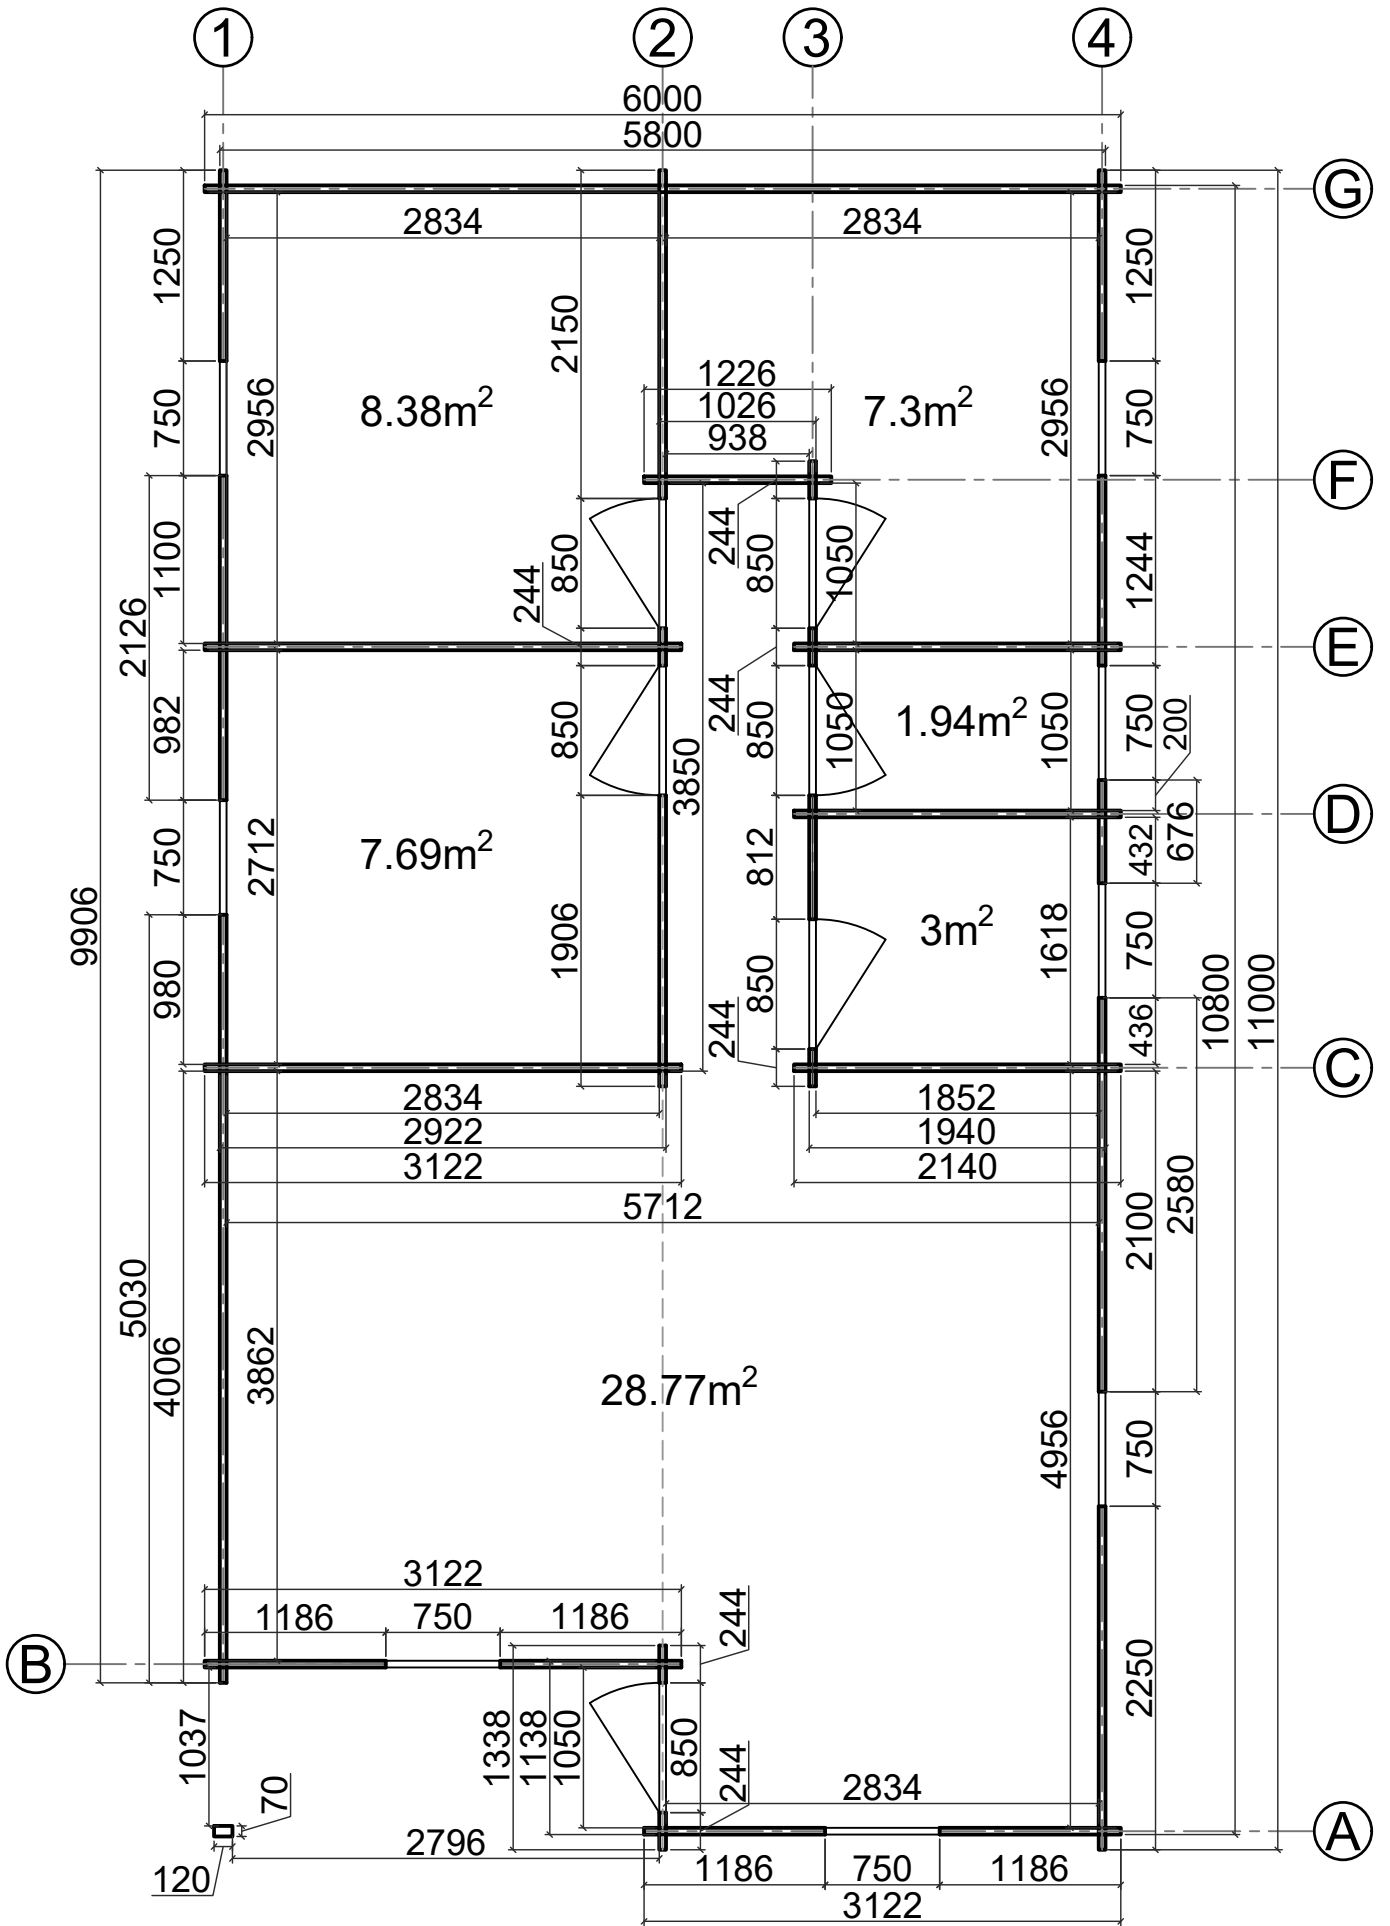

Floor plan

N12060110
 (6m x 11m) 44mm

Base plan

N12060110
(6m x 11m) 44mm

Axis A

Axis G

Axis 1

Axis 4

N12060110
(6m x 11m) 44mm