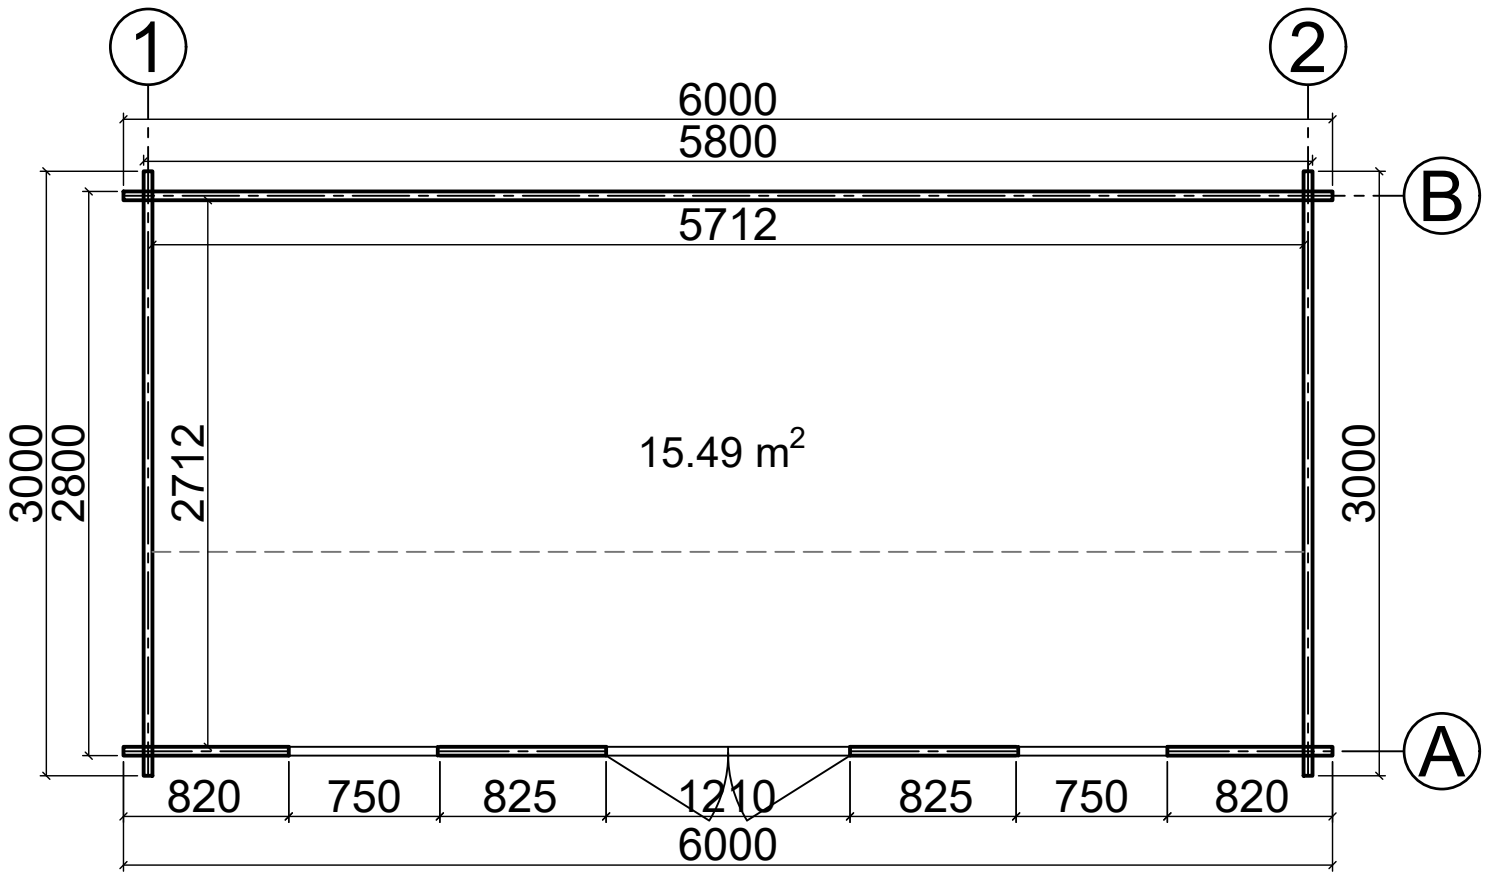

Floor plan

N01060030
(6m x 3m) 44mm

Base plan

N01060030
(6m x 3m) 44mm

Axis A

Axis 1-2

Axis B

N01060030
(6m x 3m) 44mm