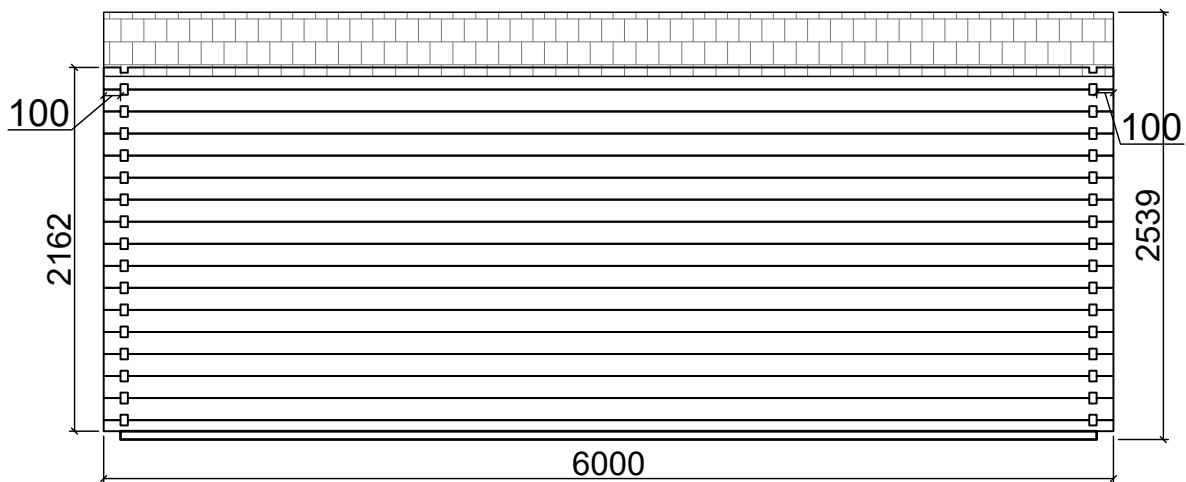

Floor plan

N01060030
(6m x 3m) 44mm

Base plan

N01060030
(6m x 3m) 44mm

Axis A

Axis 1-2

Axis B

N01060030
(6m x 3m) 44mm