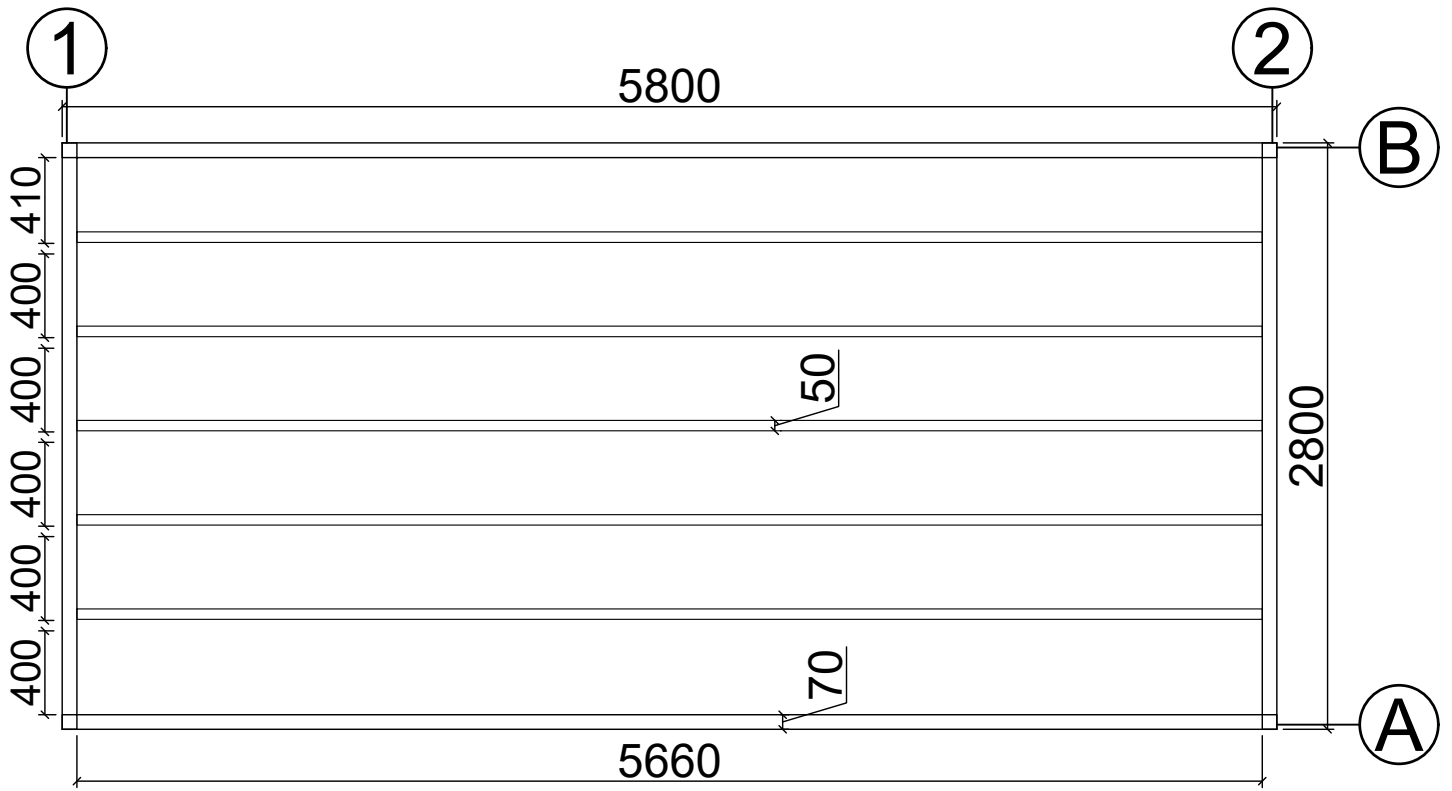

Floor plan

N01060030
(6m x 3m) 44mm

Base plan

N01060030
(6m x 3m) 44mm

Axis A

Axis 1-2

Axis B

N01060030
(6m x 3m) 44mm