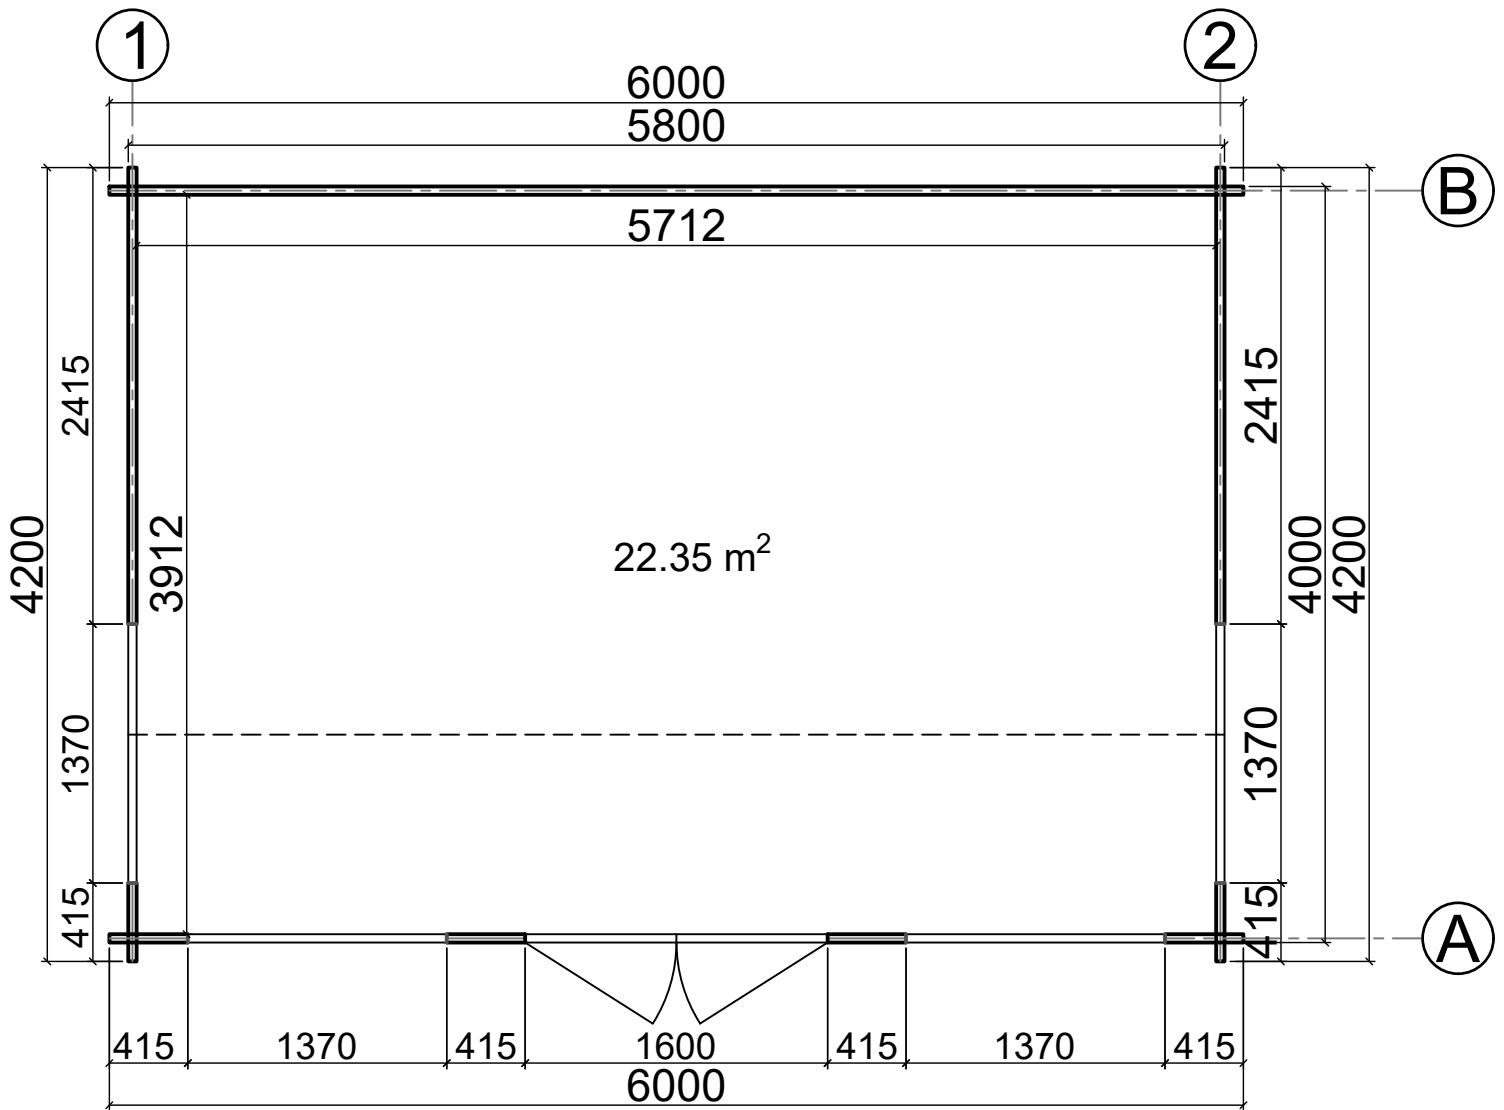

# Floor plan

N03060042  
(6m x 4.2m) 44mm

# Axis A

# Axis 1-2

# Axis B

N03060042  
(6m x 4.2m) 44mm