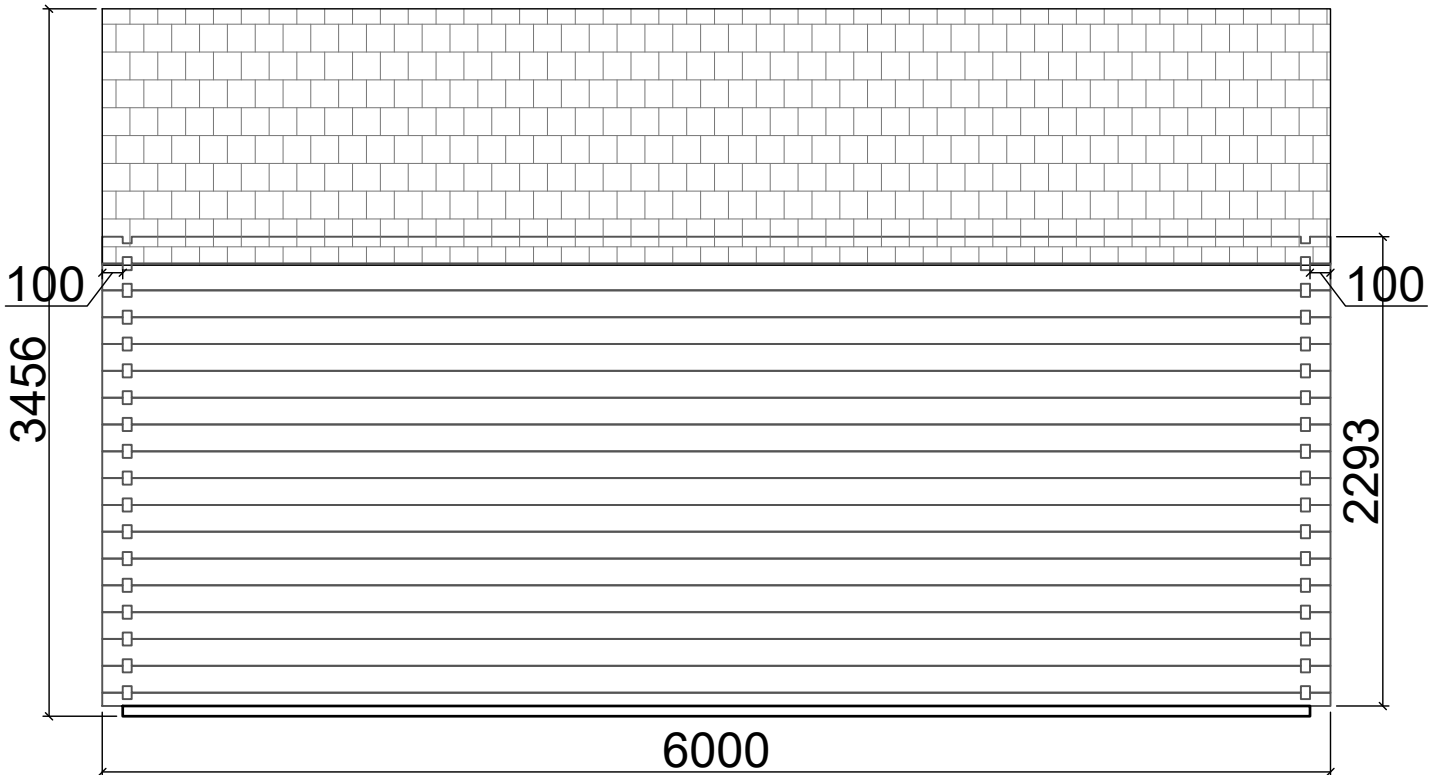

Floor plan

N09060052
(6m x 5.2m) 44mm

Base plan

N09060052
(6m x 5.2m) 44mm

Axis A

Axis B

N09060052
(6m x 5.2m) 44mm