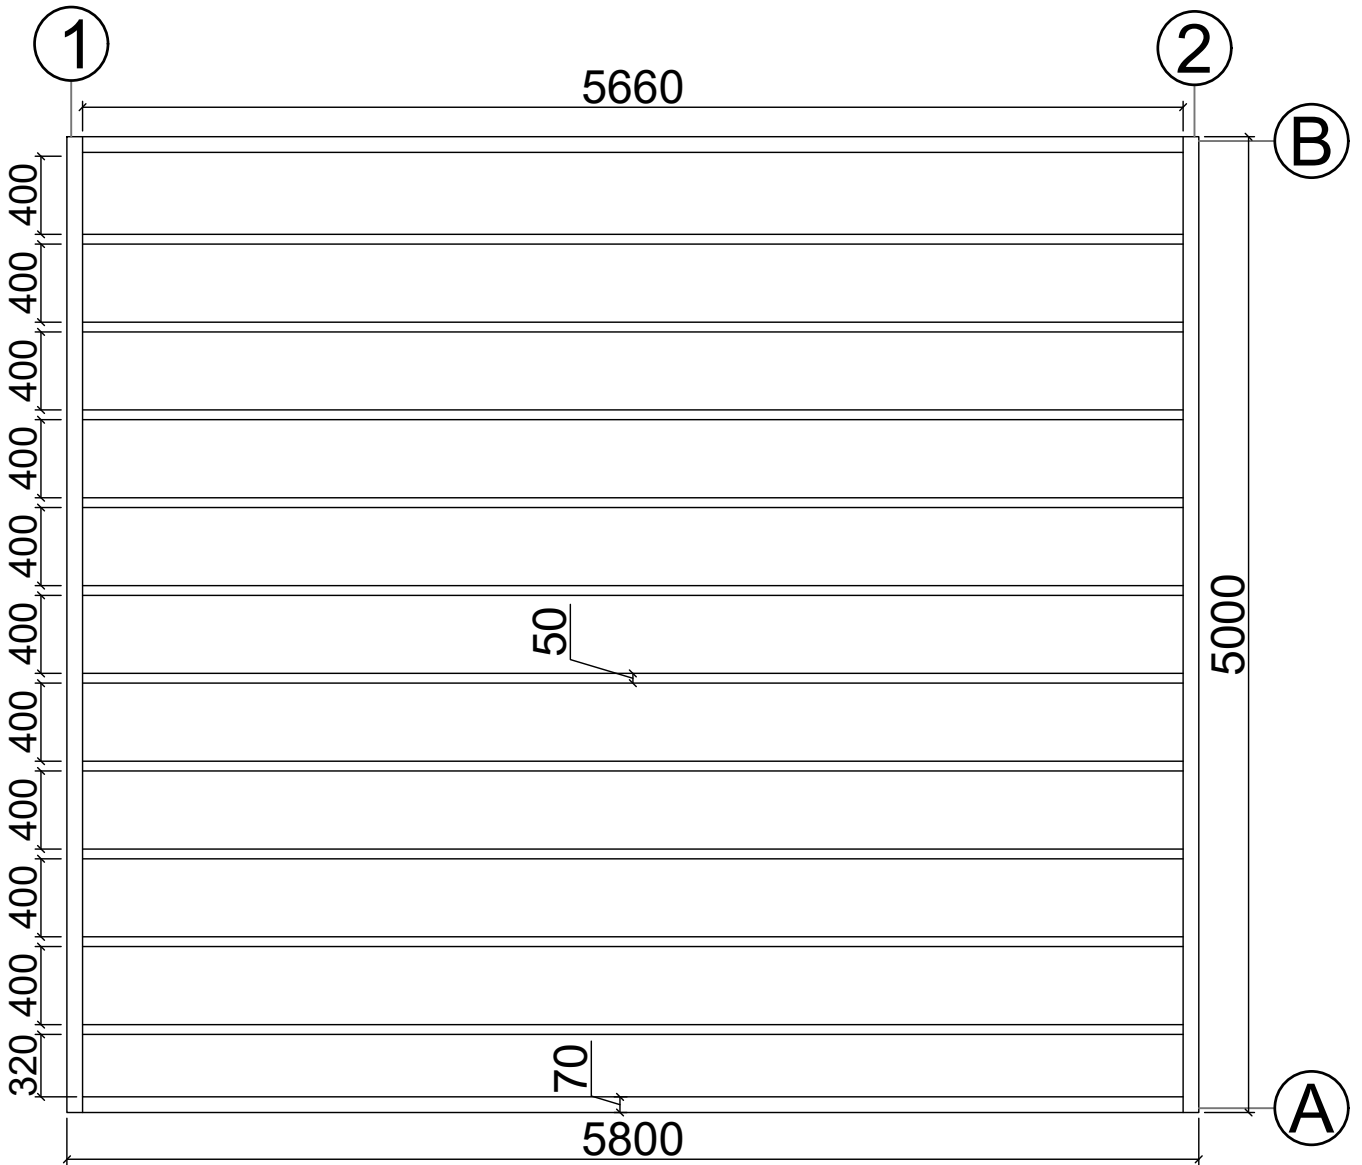

Floor plan

N09060052
(6m x 5.2m) 44mm

Base plan

N09060052
(6m x 5.2m) 44mm

Axis A

Axis B

N09060052
(6m x 5.2m) 44mm