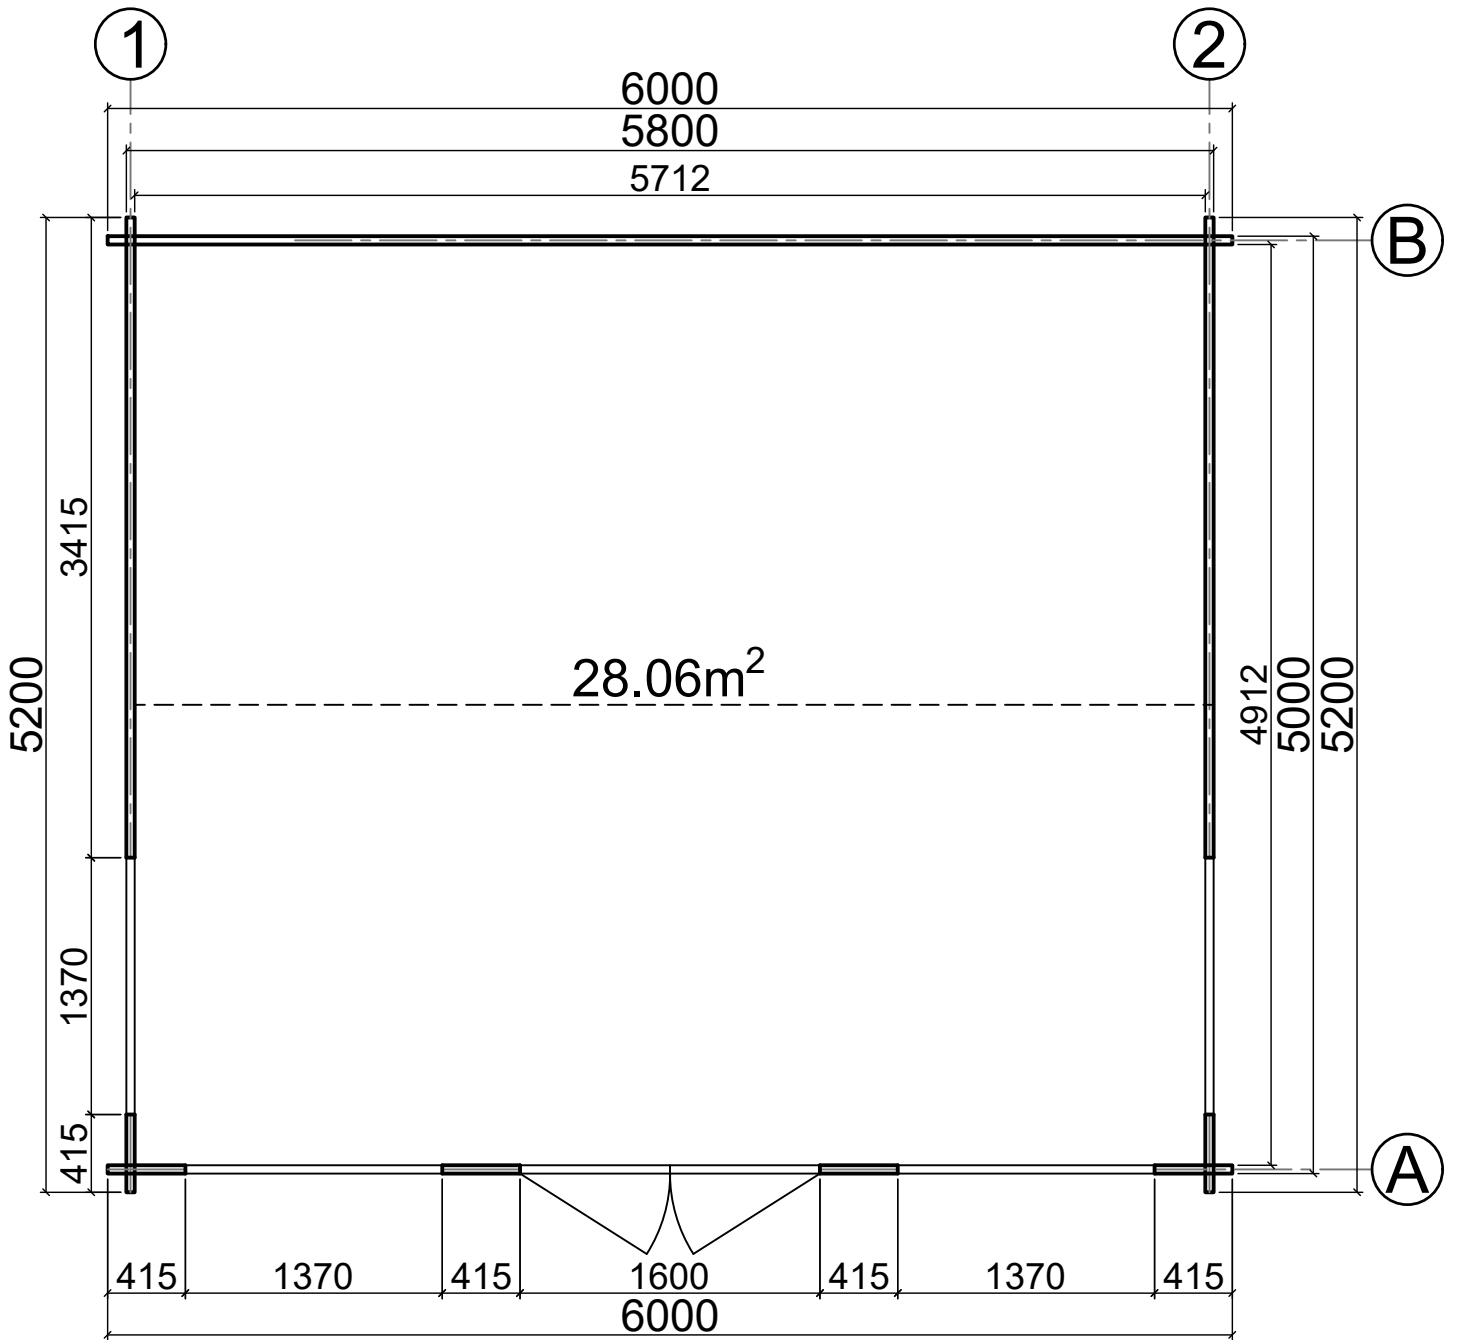

Floor plan

N09060052
(6m x 5.2m) 44mm

Base plan

N09060052
(6m x 5.2m) 44mm

Axis A

Axis B

N09060052
(6m x 5.2m) 44mm